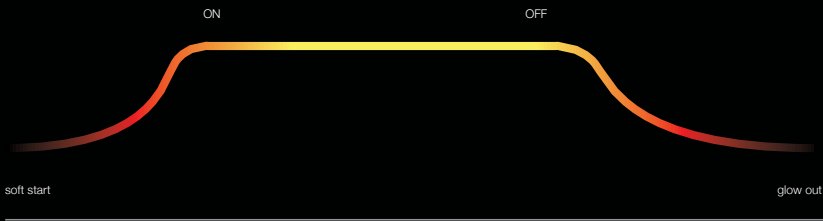

Soft Start

Designed to protect the LED electronics from harsh load on startup. A soft startup reduces the load on input and increases the life of the electronics, while providing a pleasing start.

Glow Out

Turning the **Soft Dim** off will produce a gradual extinguishing of the light source. No harsh cut off or abrupt switch off. This subtle effect is achieved to produce the most natural lighting experience.