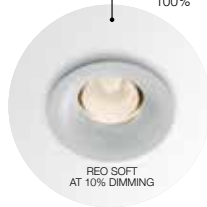

led DIMMING