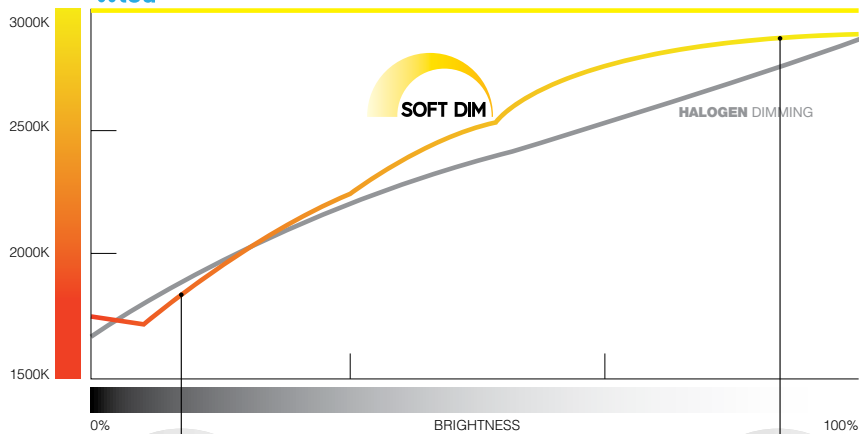

led DIMMING