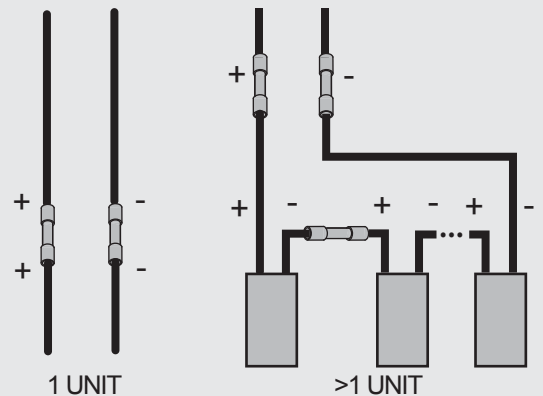

ELECTRICAL CONNECTION