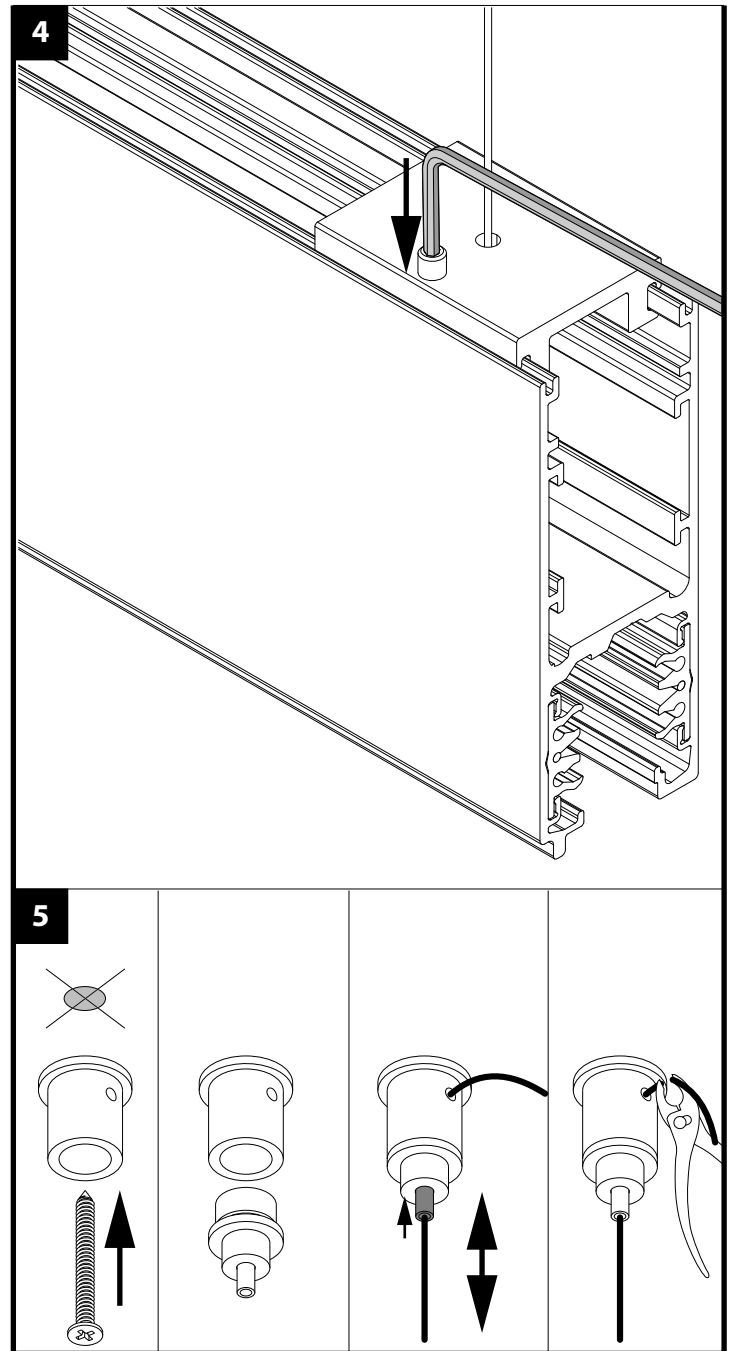

TRACK 3F DIM H

DEEL
PARTIE
TEIL
PART
PARTE
PARTE

CABLE BASE R 203 99 55	Ø57 x 41	
CABLE BASE S 203 99 56	57 x 57 x 41	
COVERSET R 204 00 62 204 00 90 204 00 100	Ø62 Ø90 Ø100	
COVERSET S 204 62 62 204 80 80 204 90 90	62 x 62 80 x 80 90 x 90	

LED PROFILE UP SHL19-PROFILE 3M 398 03 00		9.4
SHL19-PC CLEAR 3M 398 03 05 CL		19
SHL19-PC SBL 3M 398 03 05 SBL		
SHL19-ENDCAP SET 398 03 03 01		21, 5, 9.5, 19, 10.5
SHL19-MOUNTING CLIP SET 200 14 06		