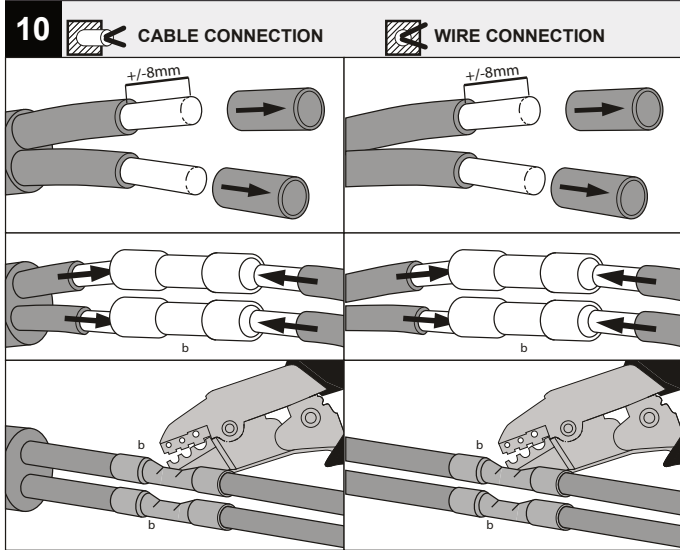

ELECTRICAL CONNECTION