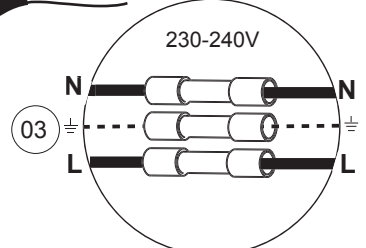

! TIGHTEN THE CABLE GLAND SO THAT THE CBOX IS IP 67