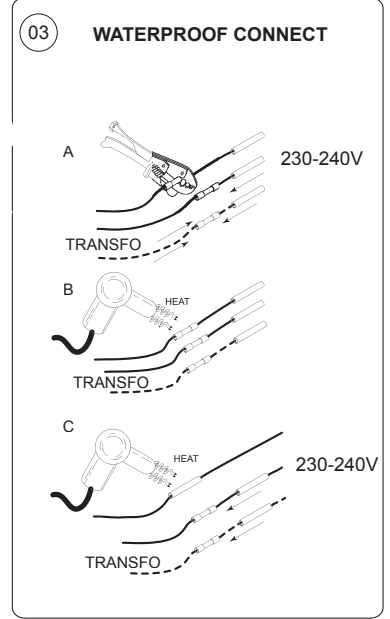

! TIGHTEN THE CABLE GLAND SO THAT THE CBOX IS IP 67