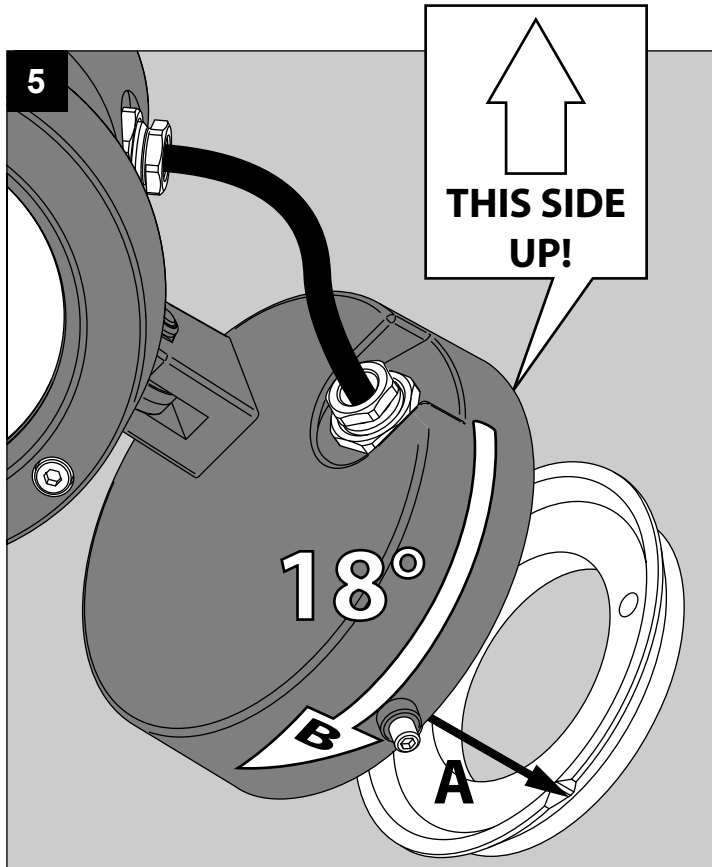

**ATTENTION**  
 OBSERVE PRECAUTIONS FOR  
 HANDLING ELECTROSTATIC  
 DISCHARGE SENSITIVE  
 DEVICES

NO SECONDARY SWITCHING

I <sub>o</sub>	500mA
P <sub>o</sub>	16,8W
U <sub>f</sub> Typical	33,7V-DC

**CAUTION! DO NOT PERFORATE THE PROTECTIVE COATING**