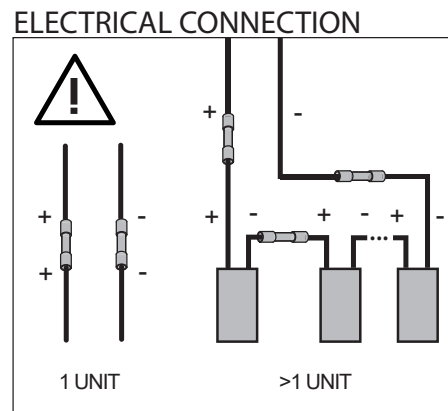

WATERPROOF CONNECTION

OPTION CBOX 216 12 00

OPTION IP68 CONNECTION KIT 216 12 01
IP68 CONNECTOR 3P 216 12 02

2

CLICK!!

>200mm

180°

DIN911/4