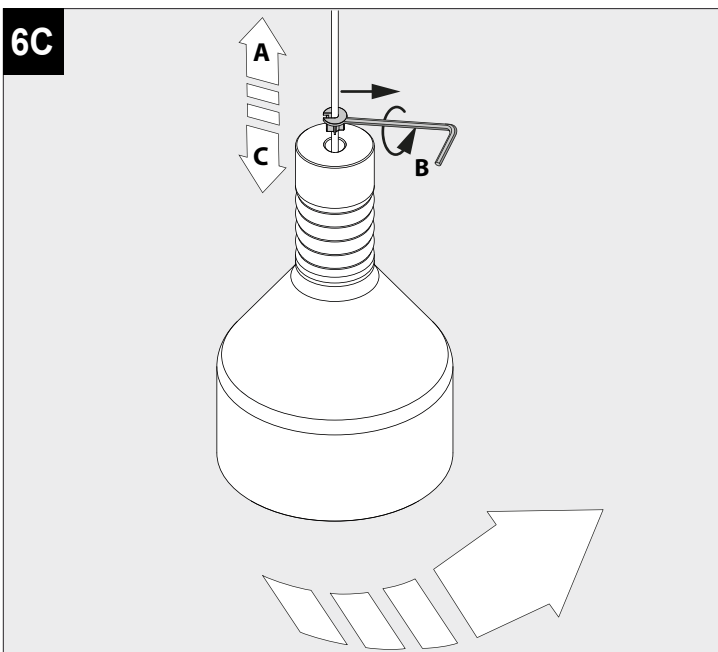

POWERBOX 350mA DIM8 23942 0018

OR

MILES CEILING BASE 3L 23945 0010

OR

MILES CEILING BASE 3R 23945 0020

5

6

CAUTION! CLEAN BY USING A DAMP MICROFIBER CLOTH IN A DELICATE WAY