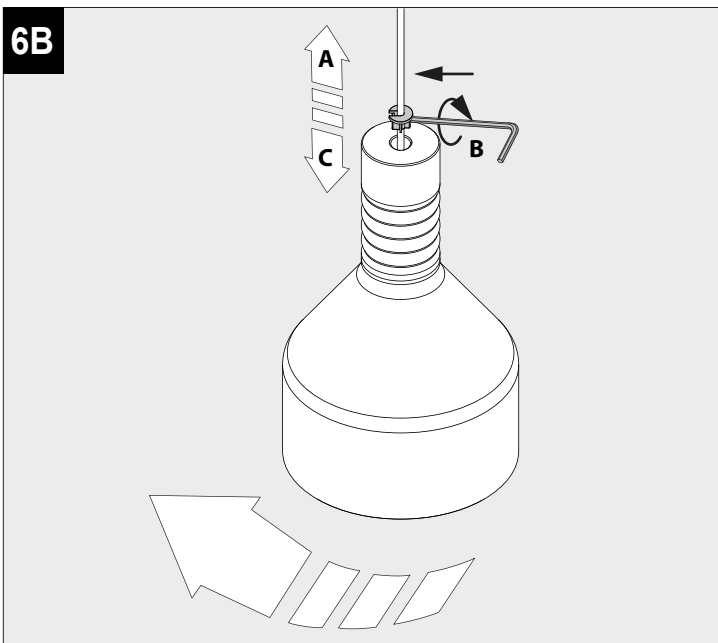

POWERBOX 350mA DIM8 23942 0018

OR

MILES CEILING BASE 3L 23945 0010

OR

MILES CEILING BASE 3R 23945 0020

5

6

CAUTION! CLEAN BY USING A DAMP MICROFIBER CLOTH IN A DELICATE WAY