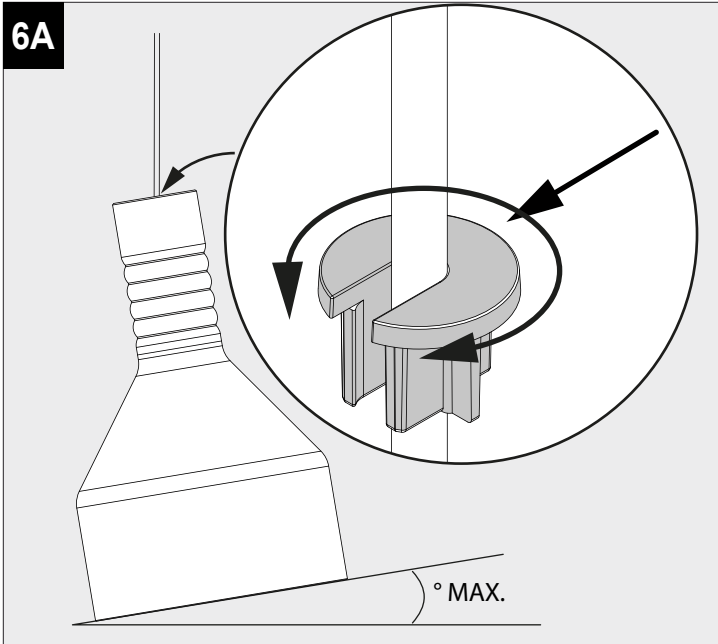

POWERBOX 350mA DIM8 23942 0018

OR

MILES CEILING BASE 3L 23945 0010

OR

MILES CEILING BASE 3R 23945 0020

5

6

CAUTION! CLEAN BY USING A DAMP MICROFIBER CLOTH IN A DELICATE WAY