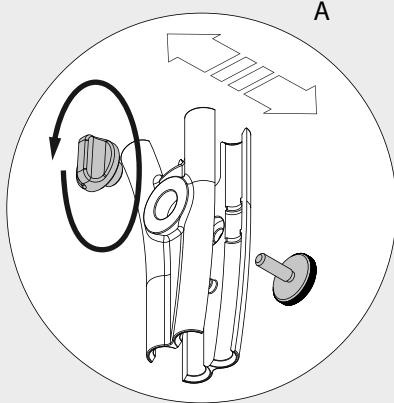

POWERBOX 350mA DIM8 23942 0018

OR

MILES CEILING BASE 3L 23945 0010

OR

MILES CEILING BASE 3R 23945 0020

5

6

CAUTION! CLEAN BY USING A DAMP MICROFIBER CLOTH IN A DELICATE WAY