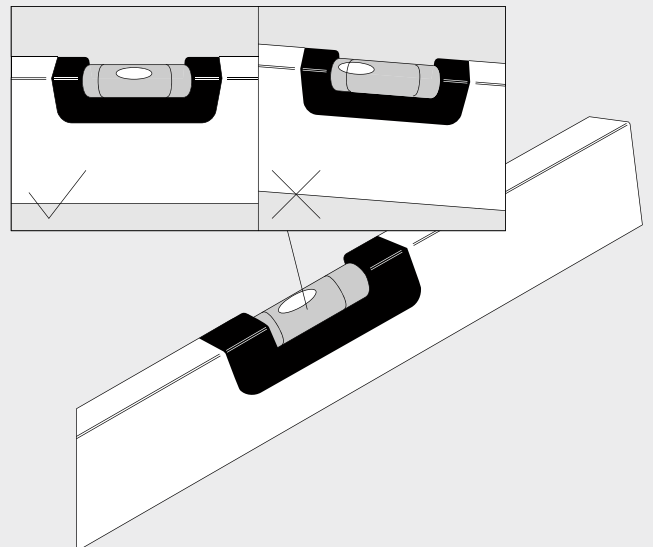

POWERBOX 350mA DIM8 23942 0018

OR

MILES CEILING BASE 3L 23945 0010

OR

MILES CEILING BASE 3R 23945 0020

5

6

CAUTION! CLEAN BY USING A DAMP MICROFIBER CLOTH IN A DELICATE WAY