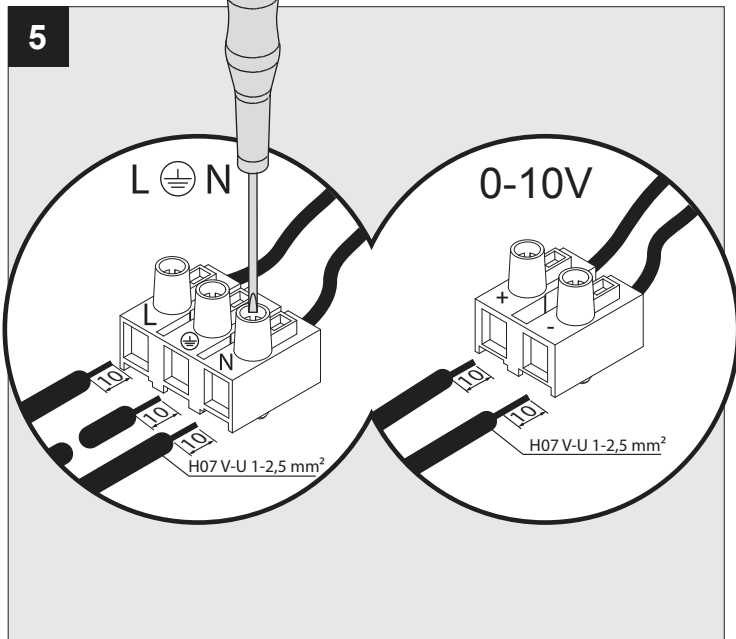

CEILING SURFACE MOUNTED