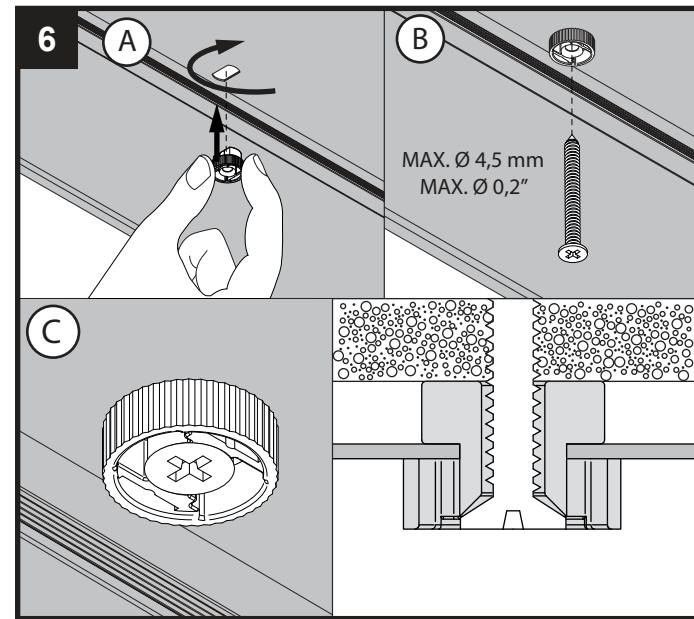

CEILING SURFACE MOUNTED