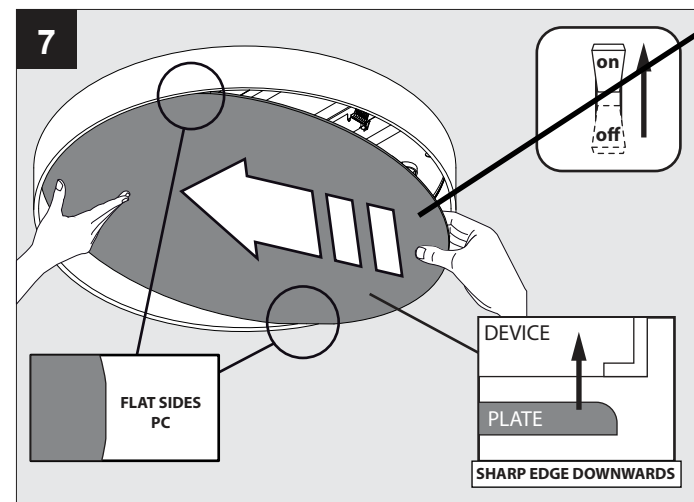

CEILING SURFACE MOUNTED