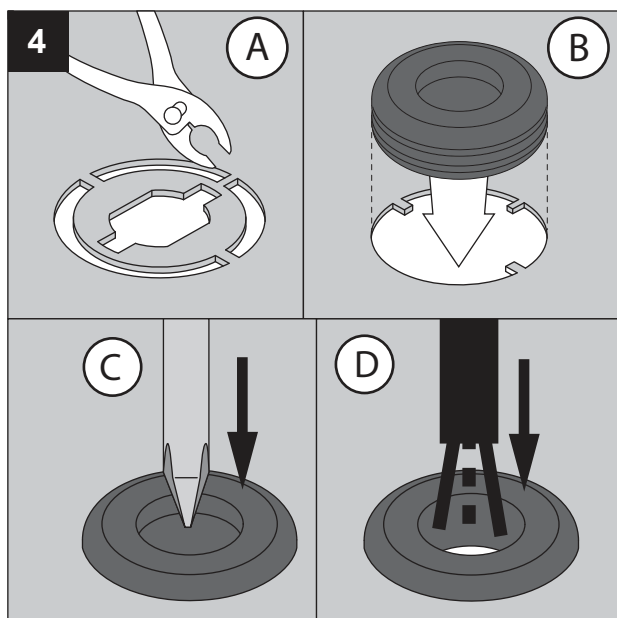

+ SUSPENSION SET 18 3m ED1 328 18 43 ED1

U: 220-240V

1

FLAT SIDES PC

1

FLAT SIDES PC

CEILING SURFACE MOUNTED

CEILING SURFACE SUSPENDED