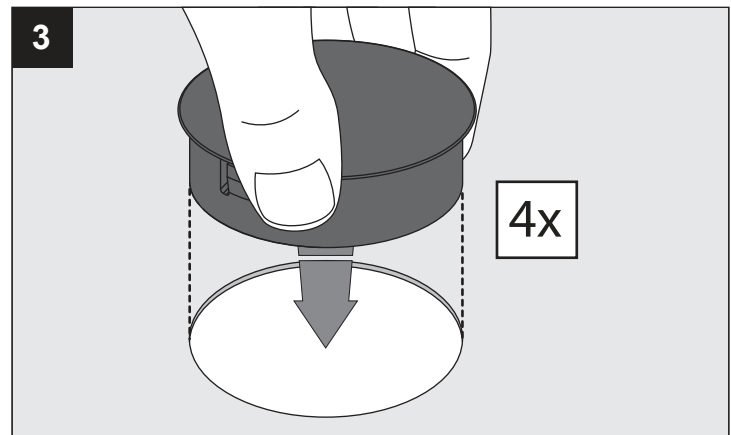

+ SUSPENSION SET 18 3m ED1 328 18 43 ED1

U: 220-240V

1

FLAT SIDES PC

1

FLAT SIDES PC

CEILING SURFACE MOUNTED

CEILING SURFACE SUSPENDED