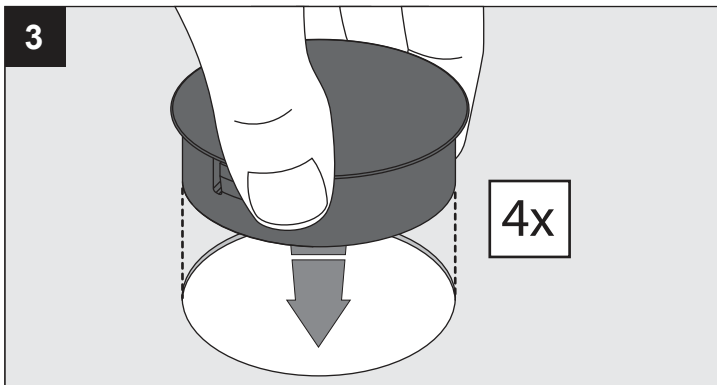

+ SUSPENSION SET 18 3m ED1 328 18 43 ED1

U: 220-240V

1

FLAT SIDES PC

1

FLAT SIDES PC

CEILING SURFACE MOUNTED

CEILING SURFACE SUSPENDED