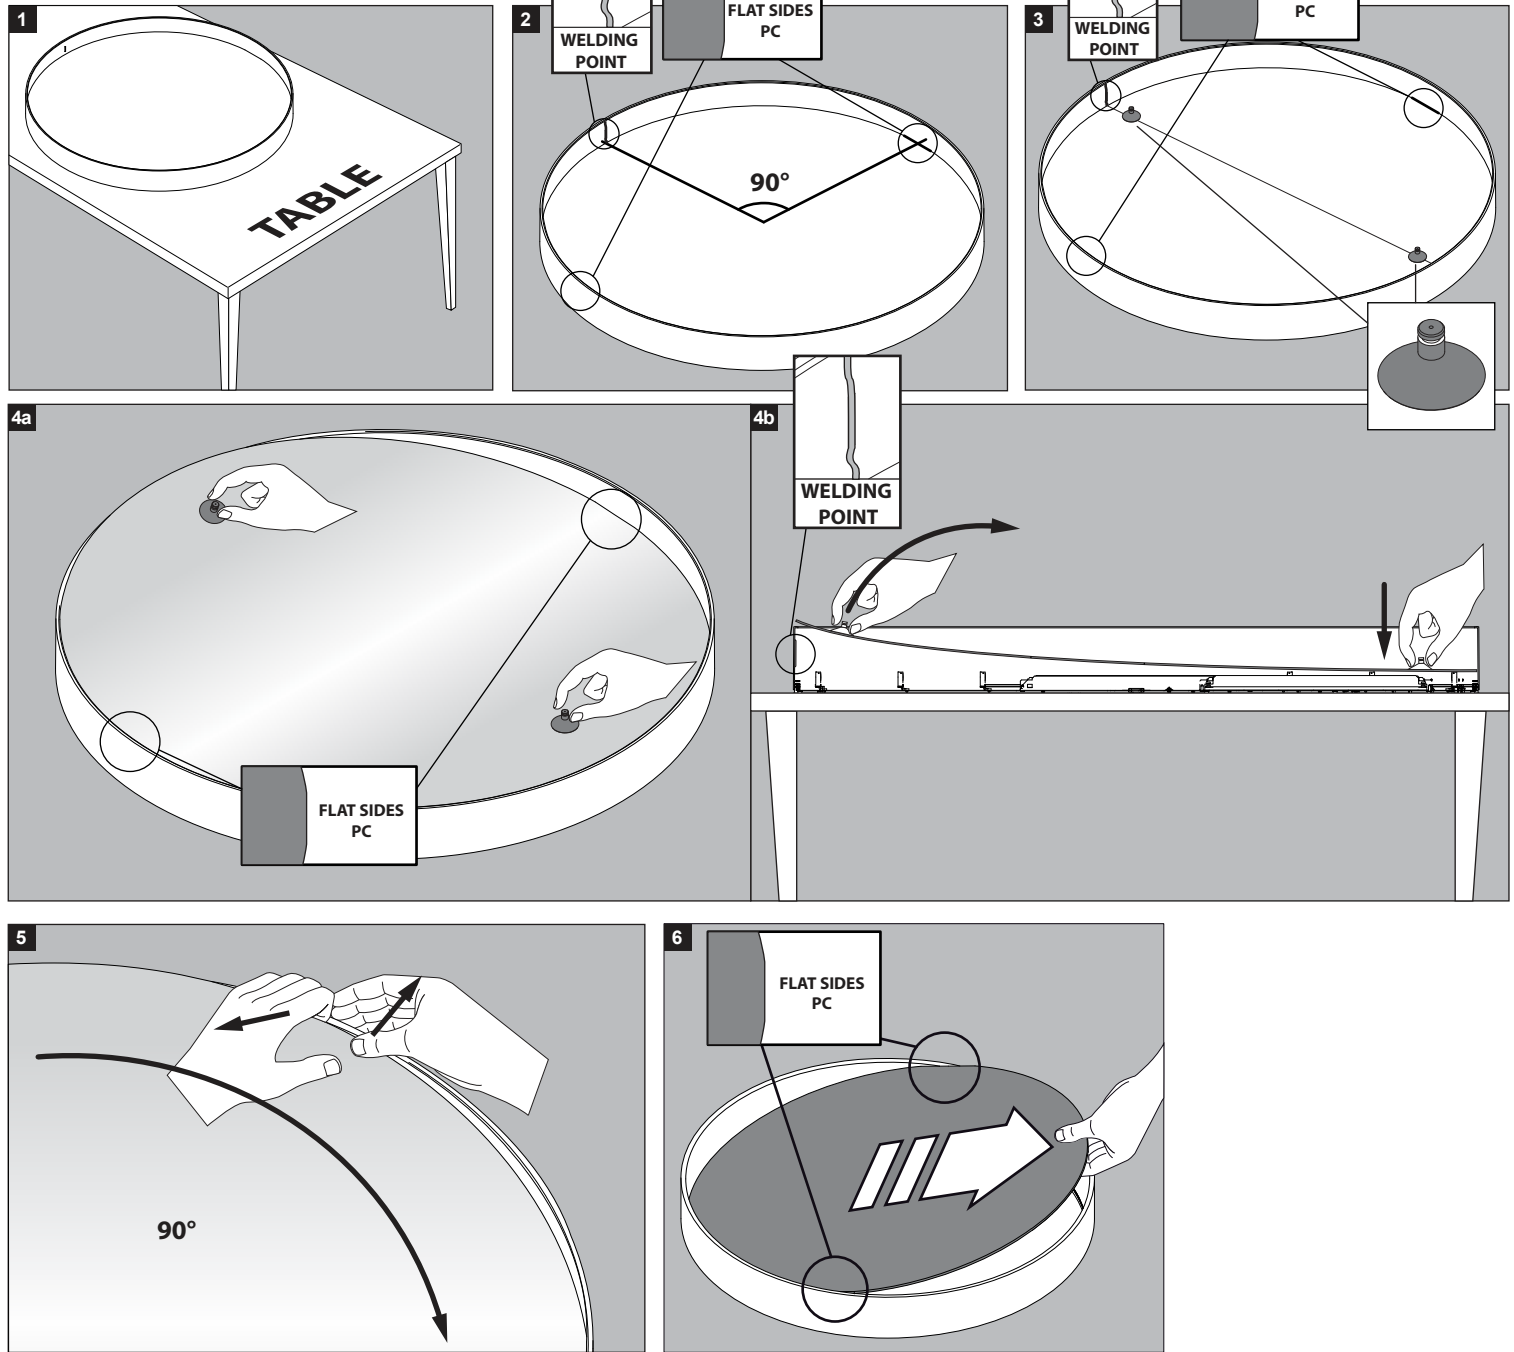

HOW TO REMOVE THE LENS?