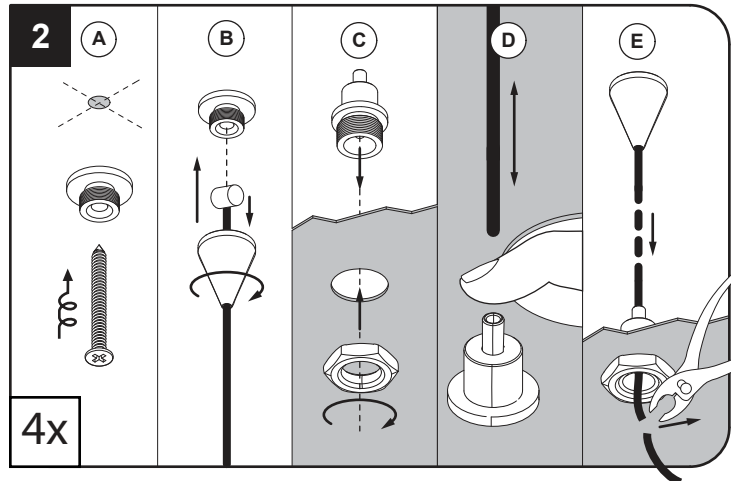

CAUTION!

min. 2 persons needed during installation

Installation Instruction

SUPERNOVA LINE 6583 DOWN-UP PR ED5

DEEL
PARTIE
TEIL
PART
PARTE
PARTE

A

U: 220-240V

IP20

Beschermtd tegen vaste voorwerpen die groter zijn dan 12 mm
Protégé contre les objets solides de plus de 12 mm
Geschützt gegen Festkörper größer als 12 mm
Protected against solid objects greater than 12 mm
Protegido contra objetos sólidos superiores a 12 mm
Protetto contro oggetti solidi più grandi di 12 mm

Voorzien van aardingsaansluiting
Avec mise à la terre
Ausgerüstet mit Erdungsanschluss
Provided with grounding
Con la toma de tierra
Con presa a terra