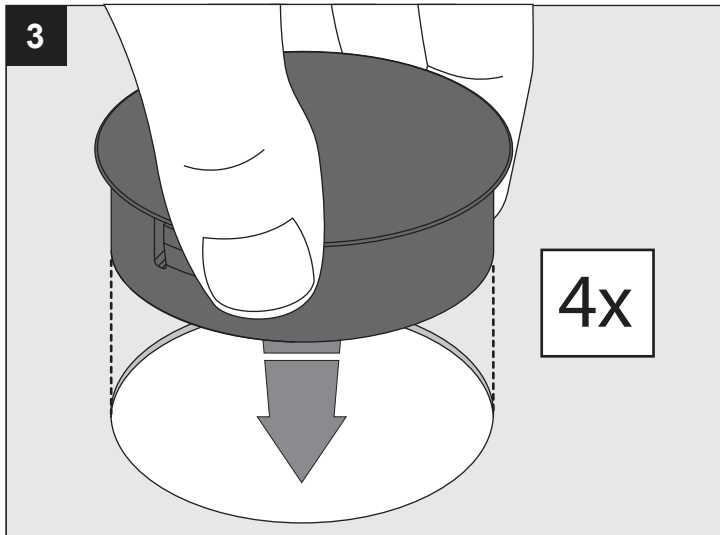

De verlichtingsbron van dit verlichtingstoestel zal enkel door de fabrikant of door de fabrikant aangestelde installateur vervangen worden.

La source lumière de cet appareil ne sera remplacée que par l'entreprise ou par un agent reconnu.

Das enthaltene Leuchtmittel sollte nur durch entsprechendes Fachpersonal ersetzt werden.

The light source contained in this luminaire shall only be replaced by the manufacturer or his service agent.

La fuente de iluminación que tiene esta luminaria sólo puede remplazarse por el fabricante o por un instalador autorizado.

La sorgente luminosa incorporata in questo apparecchio può essere sostituita solo dal produttore, da un suo centro assistenza oppure da una persona in possesso della necessaria abilitazione.