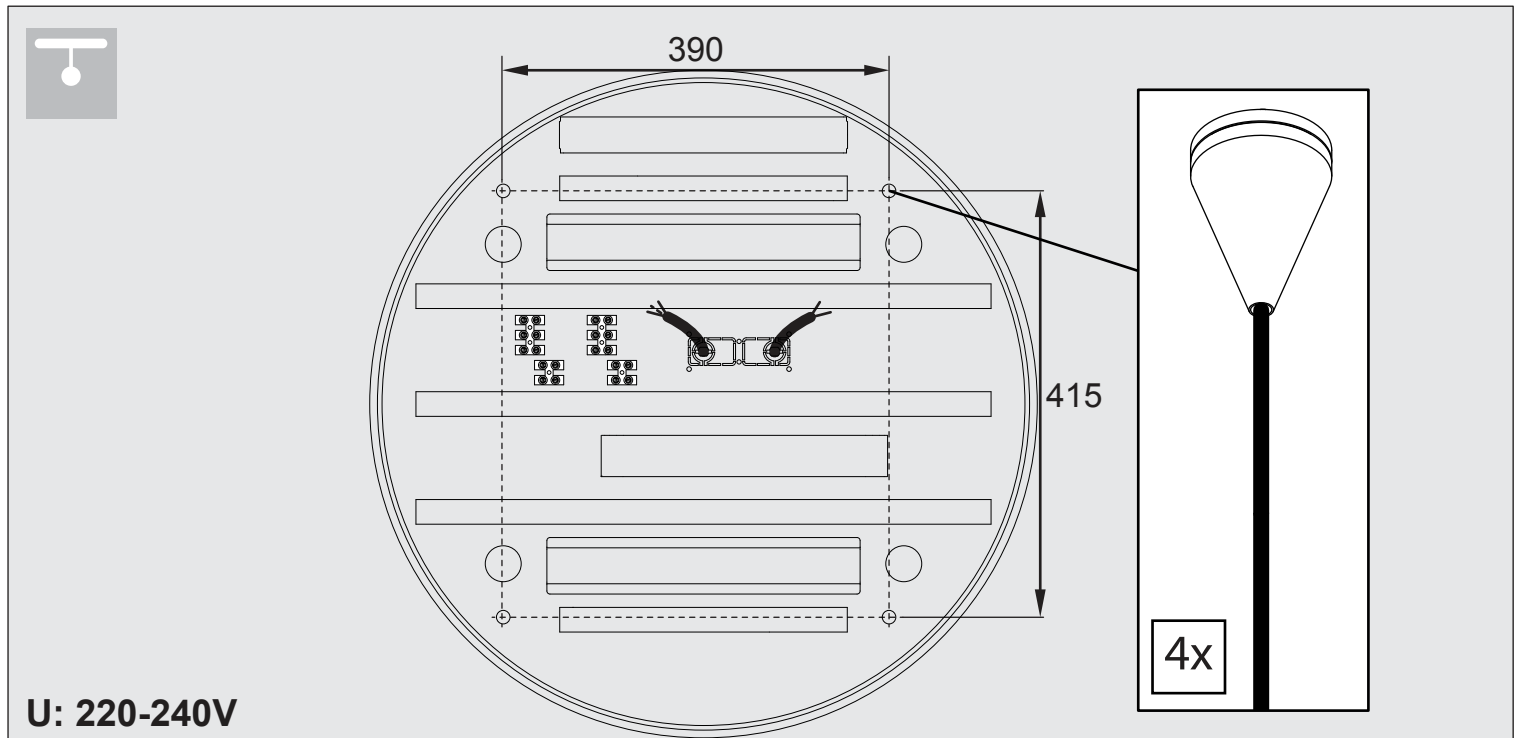

CAUTION!

min. 2 persons needed during installation

Installation Instruction

SUPERNOVA LINE 6583 DOWN-UP PR ED5

DEEL
PARTIE
TEIL
PART
PARTE
PARTE

A

U: 220-240V

IP20