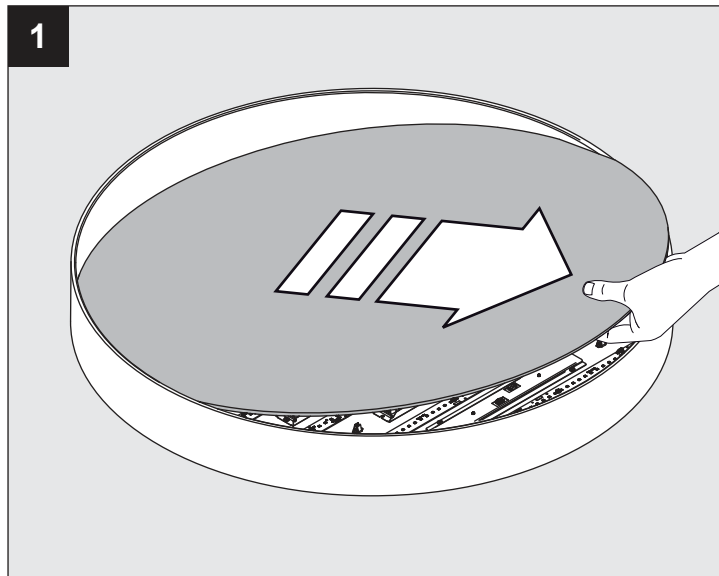

CAUTION!

min. 2 persons needed during installation

Installation Instruction

SUPERNOVA LINE 6583 DOWN-UP PR ED5

DEEL
PARTIE
TEIL
PART
PARTE
PARTE

A

U: 220-240V

IP20

Beschermtd tegen vaste voorwerpen die groter zijn dan 12 mm
Protégé contre les objets solides de plus de 12 mm
Geschützt gegen Festkörper größer als 12 mm
Protected against solid objects greater than 12 mm
Protegido contra objetos sólidos superiores a 12 mm
Protetto contro oggetti solidi più grandi di 12 mm

Voorzien van aardingsaansluiting
Avec mise à la terre
Ausgerüstet mit Erdungsanschluss
Provided with grounding
Con la toma de tierra
Con presa a terra