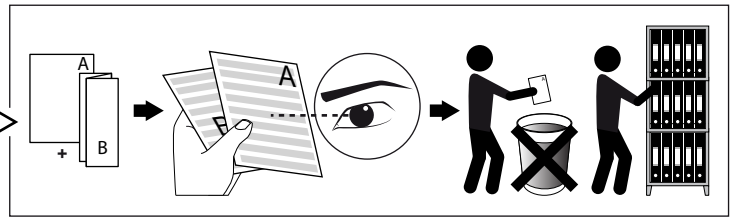

ENTERO RD-M TRIMLESS

A

Current	450mA	500mA	700mA
No accessories	✓	✓	✓
Linear spread lens - 28500 0070	✓	✓	
Spread lens - 28500 0080	✓	✓	
Softening lens - 28500 0090	✓	✓	
Glass SBL - 28500 0100	✓	✓	
Honeycomb single use - 28500 0110	✓	✓	
Honeycomb double use - 28500 0120	✓		