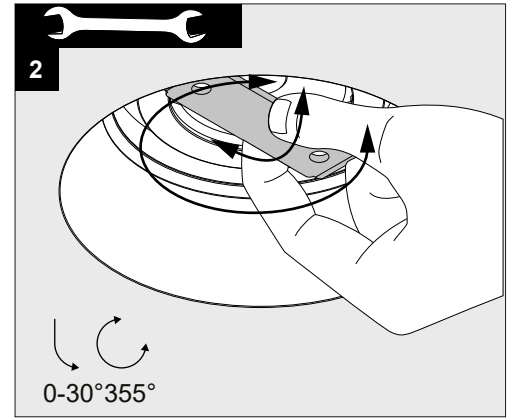

ENTERO RD-M TRIMLESS

A

Current	450mA	500mA	700mA
No accessories	✓	✓	✓
Linear spread lens - 28500 0070	✓	✓	
Spread lens - 28500 0080	✓	✓	
Softening lens - 28500 0090	✓	✓	
Glass SBL - 28500 0100	✓	✓	
Honeycomb single use - 28500 0110	✓	✓	
Honeycomb double use - 28500 0120	✓		