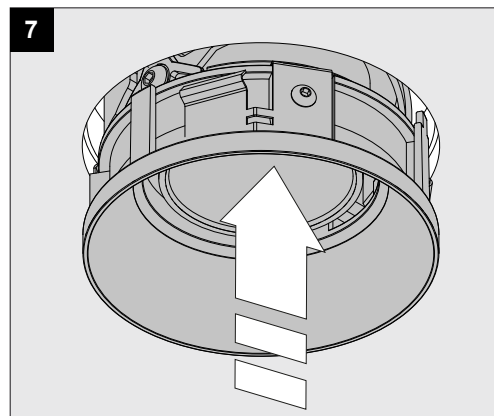

ENTERO RD-M TRIMLESS

A

Current	450mA	500mA	700mA
No accessories	✓	✓	✓
Linear spread lens - 28500 0070	✓	✓	
Spread lens - 28500 0080	✓	✓	
Softening lens - 28500 0090	✓	✓	
Glass SBL - 28500 0100	✓	✓	
Honeycomb single use - 28500 0110	✓	✓	
Honeycomb double use - 28500 0120	✓		