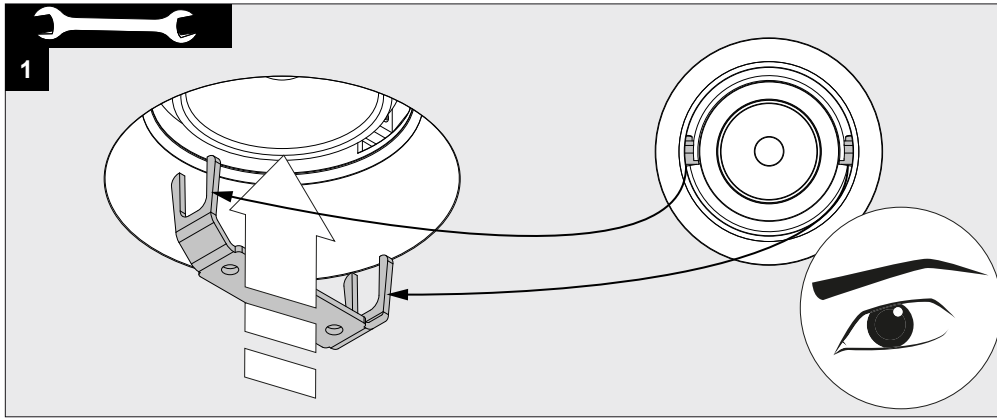

ENTERO RD-M TRIMLESS

A

Current	450mA	500mA	700mA
No accessories	✓	✓	✓
Linear spread lens - 28500 0070	✓	✓	
Spread lens - 28500 0080	✓	✓	
Softening lens - 28500 0090	✓	✓	
Glass SBL - 28500 0100	✓	✓	
Honeycomb single use - 28500 0110	✓	✓	
Honeycomb double use - 28500 0120	✓		