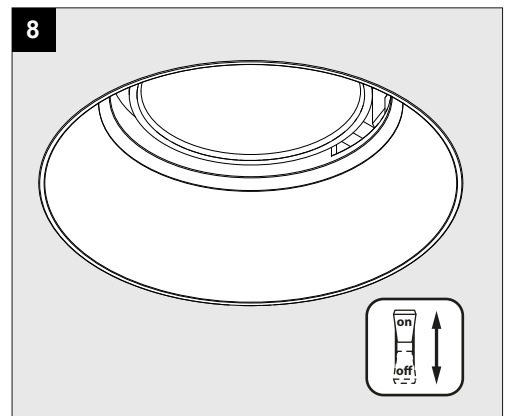

ENTERO RD-M TRIMLESS

A

Current	450mA	500mA	700mA
No accessories	✓	✓	✓
Linear spread lens - 28500 0070	✓	✓	
Spread lens - 28500 0080	✓	✓	
Softening lens - 28500 0090	✓	✓	
Glass SBL - 28500 0100	✓	✓	
Honeycomb single use - 28500 0110	✓	✓	
Honeycomb double use - 28500 0120	✓		