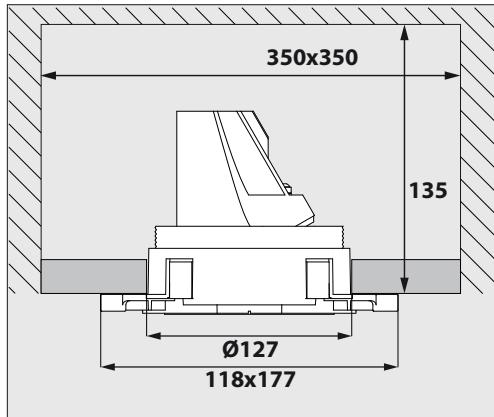

ENTERO RD-M TRIMLESS

A

Current	450mA	500mA	700mA
No accessories	✓	✓	✓
Linear spread lens - 28500 0070	✓	✓	
Spread lens - 28500 0080	✓	✓	
Softening lens - 28500 0090	✓	✓	
Glass SBL - 28500 0100	✓	✓	
Honeycomb single use - 28500 0110	✓	✓	
Honeycomb double use - 28500 0120	✓		