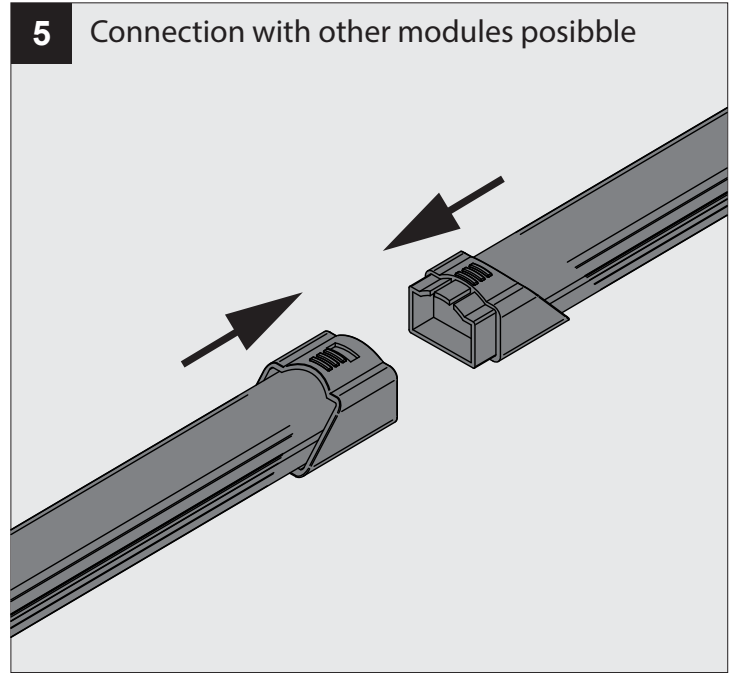

SPT PRO - LED LINE 1 830
 SPT PRO - LED LINE 5 830
 SPT PRO - LED LINE 10 830

DEEL
 PARTIE
 TEIL
 PART
 PARTE
 PARTE

A

REQUIREMENTS

SPT PRO - PROFILE 372 01 00
 Supply cable LED line 300 94 93 04

LED LINE	1 830	5 830	10 830
U	24V-DC	24V-DC	24V-DC
P ₀	2W	6W	12W