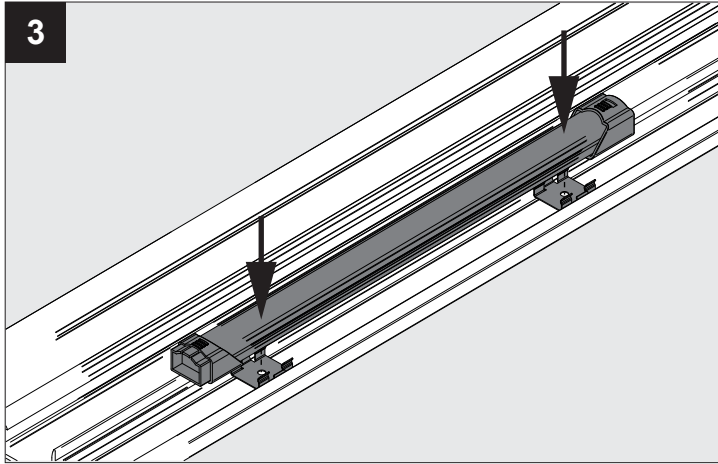

SPT PRO - LED LINE 1 830
 SPT PRO - LED LINE 5 830
 SPT PRO - LED LINE 10 830

DEEL
 PARTIE
 TEIL
 PART
 PARTE
 PARTE

A

REQUIREMENTS

SPT PRO - PROFILE 372 01 00
 Supply cable LED line 300 94 93 04

LED LINE	1 830	5 830	10 830
U	24V-DC	24V-DC	24V-DC
P ₀	2W	6W	12W