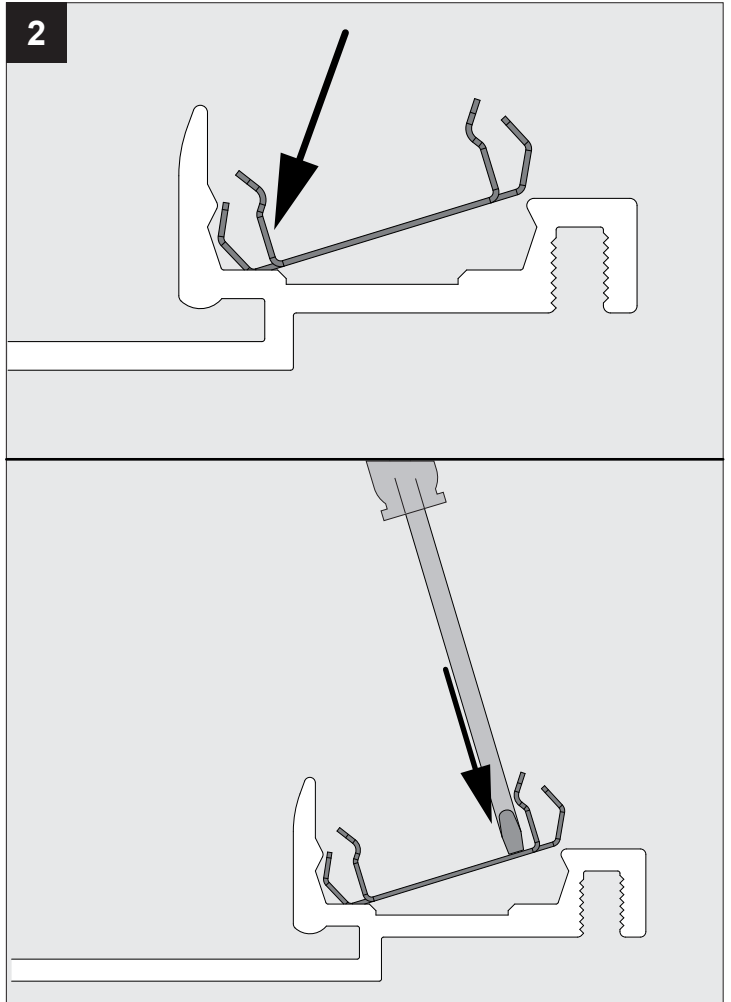

SPT PRO - LED LINE 1 830
 SPT PRO - LED LINE 5 830
 SPT PRO - LED LINE 10 830

DEEL
 PARTIE
 TEIL
 PART
 PARTE
 PARTE

A

REQUIREMENTS

SPT PRO - PROFILE 372 01 00
 Supply cable LED line 300 94 93 04

LED LINE	1 830	5 830	10 830
U	24V-DC	24V-DC	24V-DC
P ₀	2W	6W	12W