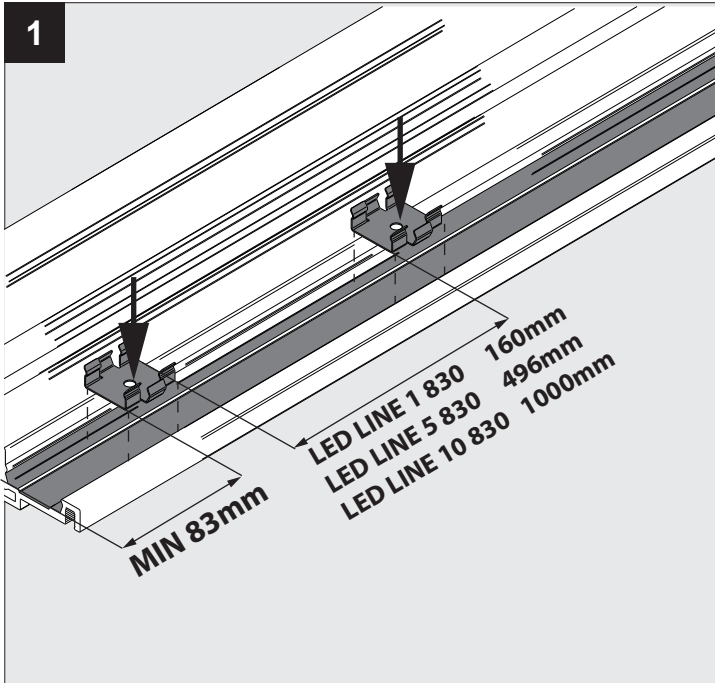

SPT PRO - LED LINE 1 830
 SPT PRO - LED LINE 5 830
 SPT PRO - LED LINE 10 830

DEEL
 PARTIE
 TEIL
 PART
 PARTE
 PARTE

A

REQUIREMENTS

SPT PRO - PROFILE 372 01 00
 Supply cable LED line 300 94 93 04

LED LINE	1 830	5 830	10 830
U	24V-DC	24V-DC	24V-DC
P ₀	2W	6W	12W