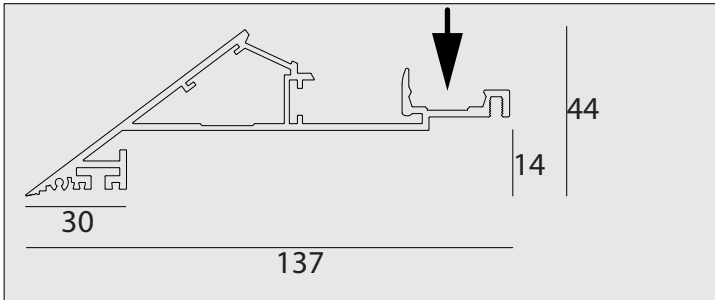

SPT PRO - LED LINE 1 830
 SPT PRO - LED LINE 5 830
 SPT PRO - LED LINE 10 830

DEEL
 PARTIE
 TEIL
 PART
 PARTE
 PARTE

A

REQUIREMENTS

SPT PRO - PROFILE 372 01 00
 Supply cable LED line 300 94 93 04

LED LINE	1 830	5 830	10 830
U	24V-DC	24V-DC	24V-DC
P ₀	2W	6W	12W