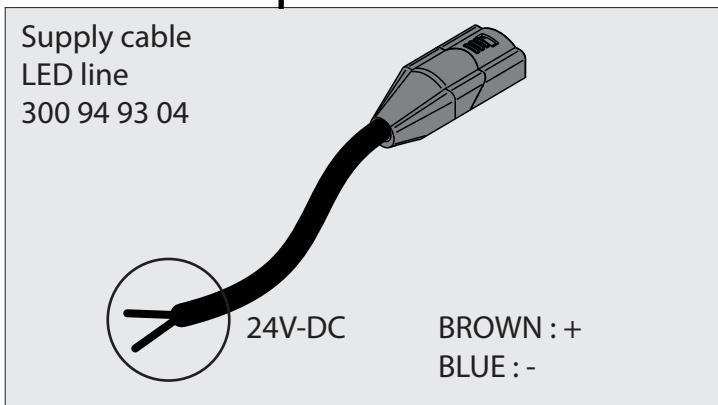

SPT PRO - LED LINE 1 830
 SPT PRO - LED LINE 5 830
 SPT PRO - LED LINE 10 830

DEEL
 PARTIE
 TEIL
 PART
 PARTE
 PARTE

A

REQUIREMENTS

SPT PRO - PROFILE 372 01 00
 Supply cable LED line 300 94 93 04

LED LINE	1 830	5 830	10 830
U	24V-DC	24V-DC	24V-DC
P ₀	2W	6W	12W