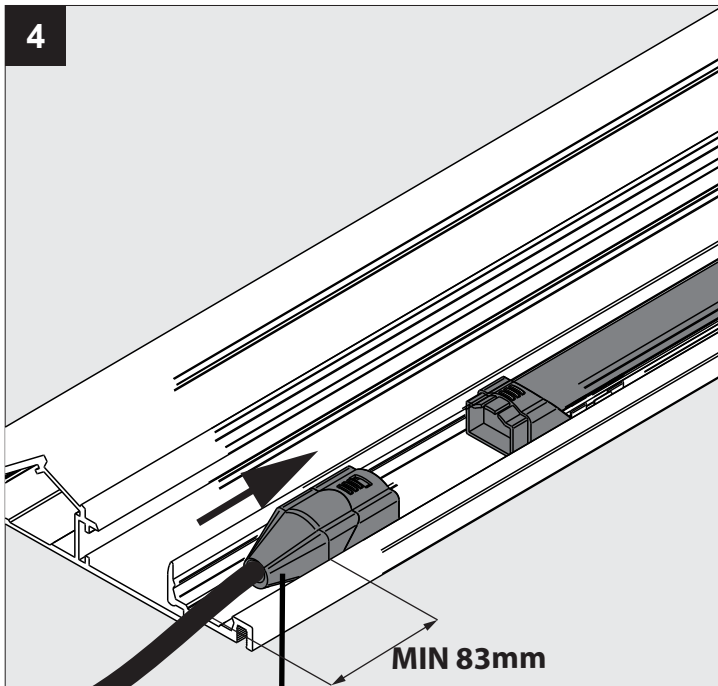

SPT PRO - LED LINE 1 830
 SPT PRO - LED LINE 5 830
 SPT PRO - LED LINE 10 830

DEEL
 PARTIE
 TEIL
 PART
 PARTE
 PARTE

A

REQUIREMENTS

SPT PRO - PROFILE 372 01 00
 Supply cable LED line 300 94 93 04

LED LINE	1 830	5 830	10 830
U	24V-DC	24V-DC	24V-DC
P ₀	2W	6W	12W