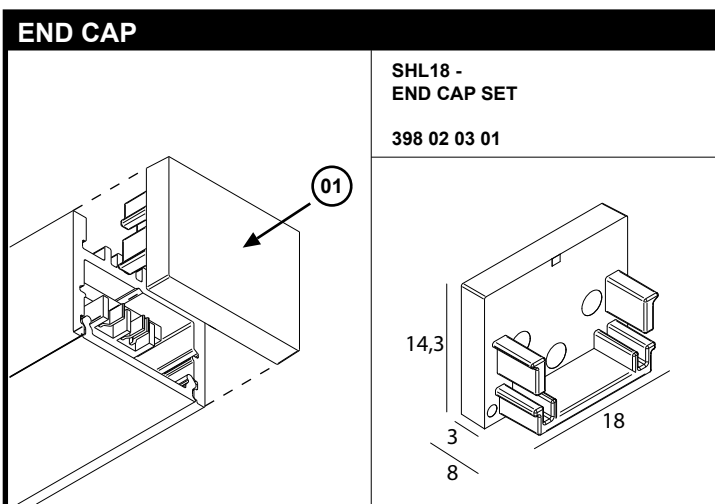

SHL18 - PROFILE

DEEL
PARTIE
TEIL
PART
PARTE
PARTE

A

-FOR LEDFLEX IN, MAX 22W/m, MAX WIDTH 15mm
-NOT IN COMBINATION WITH LEDLFEX CABLE SET
OR LEDFLEX CONNECTION SET

POSITION FOR INSTALLATION

SHL18 -
MOUNTING CLIP SET