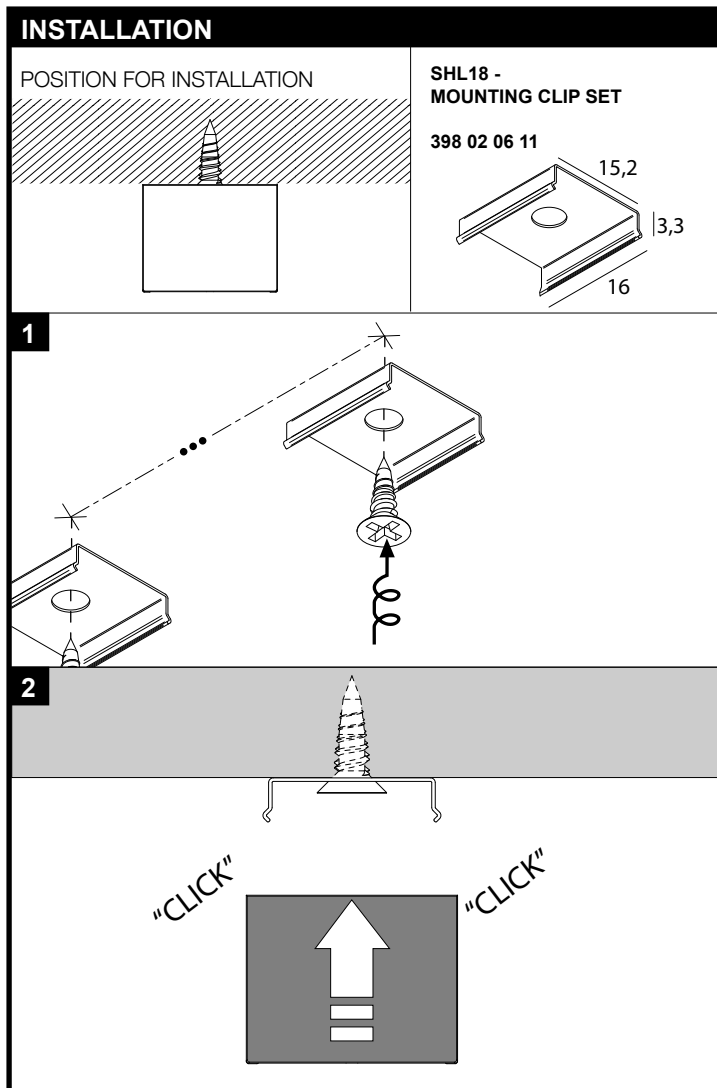

SHL18 - PROFILE

DEEL
PARTIE
TEIL
PART
PARTE
PARTE

A

-FOR LEDFLEX IN, MAX 22W/m, MAX WIDTH 15mm
-NOT IN COMBINATION WITH LEDLFEX CABLE SET
OR LEDFLEX CONNECTION SET

POSITION FOR INSTALLATION

SHL18 -
MOUNTING CLIP SET