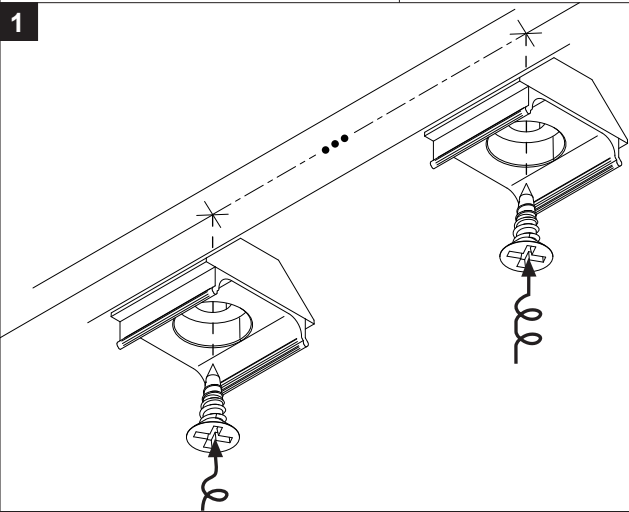

**SHL18 - PROFILE**

DEEL  
PARTIE  
TEIL  
PART  
PARTE  
PARTE

**A**

-FOR LEDFLEX IN, MAX 22W/m, MAX WIDTH 15mm  
-NOT IN COMBINATION WITH LEDLFEX CABLE SET  
OR LEDFLEX CONNECTION SET

POSITION FOR INSTALLATION

SHL18 -  
MOUNTING CLIP SET

398 02 06 45

1

2