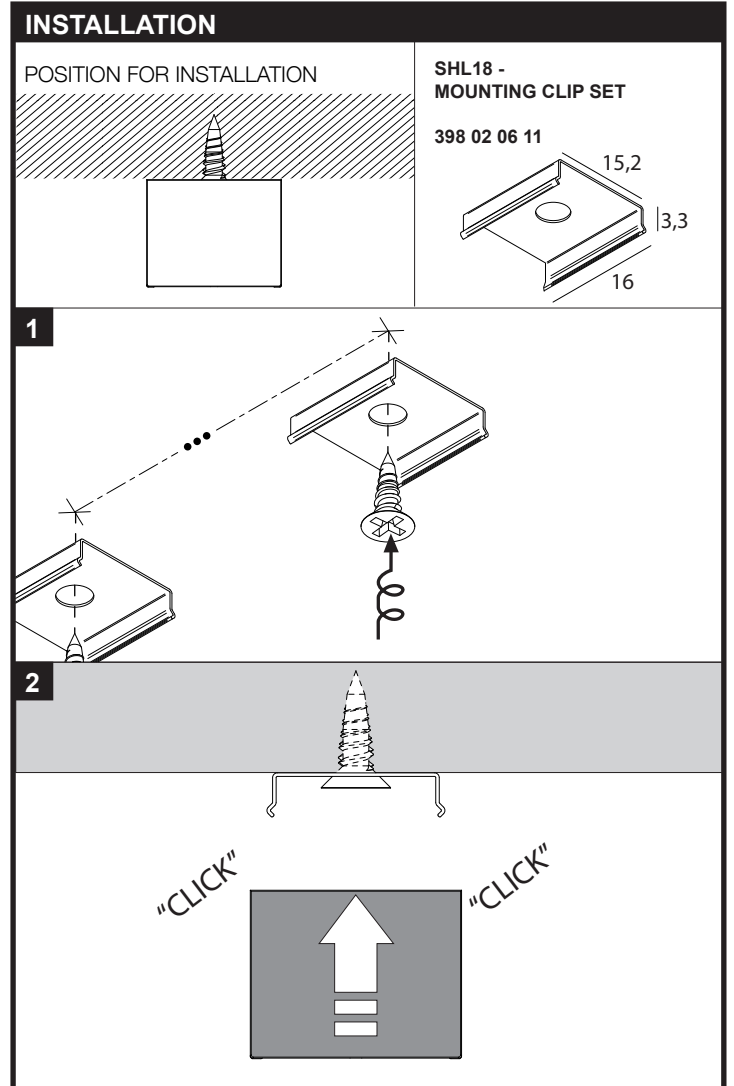

**SHL18 - PROFILE**

DEEL  
PARTIE  
TEIL  
PART  
PARTE  
PARTE

**A**

-FOR LEDFLEX IN, MAX 22W/m, MAX WIDTH 15mm  
-NOT IN COMBINATION WITH LEDLFEX CABLE SET  
OR LEDFLEX CONNECTION SET

POSITION FOR INSTALLATION

SHL18 -  
MOUNTING CLIP SET

398 02 06 45

1

2