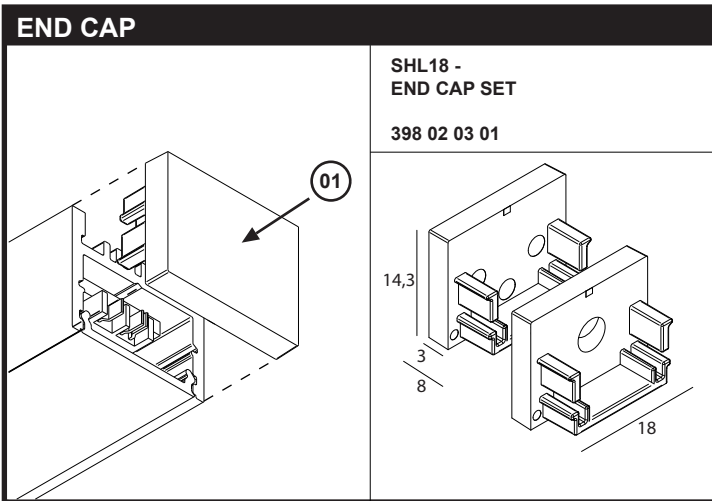

**SHL18 - PROFILE**

DEEL  
PARTIE  
TEIL  
PART  
PARTE  
PARTE

**A**

-FOR LEDFLEX IN, MAX 22W/m, MAX WIDTH 15mm  
-NOT IN COMBINATION WITH LEDLFEX CABLE SET  
OR LEDFLEX CONNECTION SET

POSITION FOR INSTALLATION

SHL18 -  
MOUNTING CLIP SET

398 02 06 45

1

2