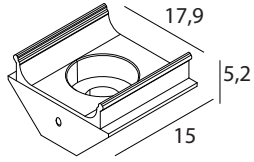

SHL18 -
MOUNTING CLIP SET

398 02 06 45