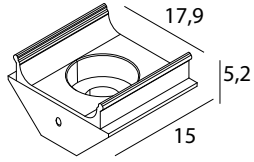

SHL18 -
MOUNTING CLIP SET

398 02 06 45