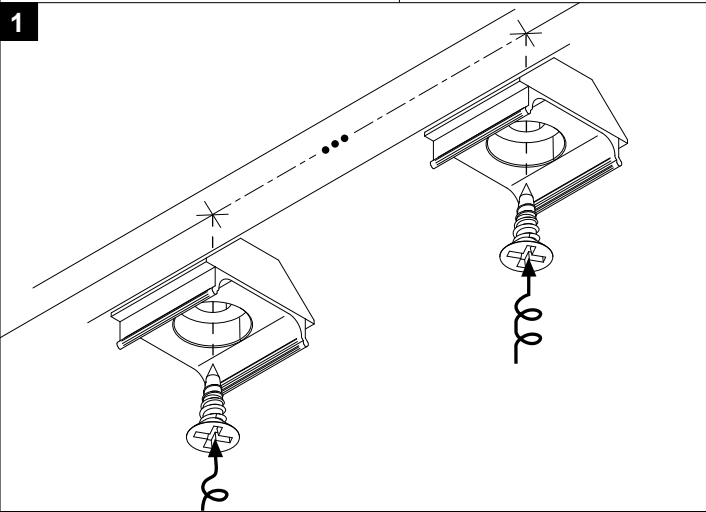

SHL18 -
MOUNTING CLIP SET

398 02 06 45

1