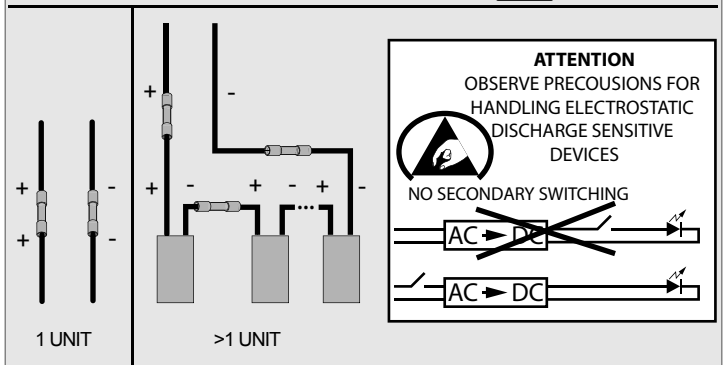

ELECTRICAL CONNECTION ⚠