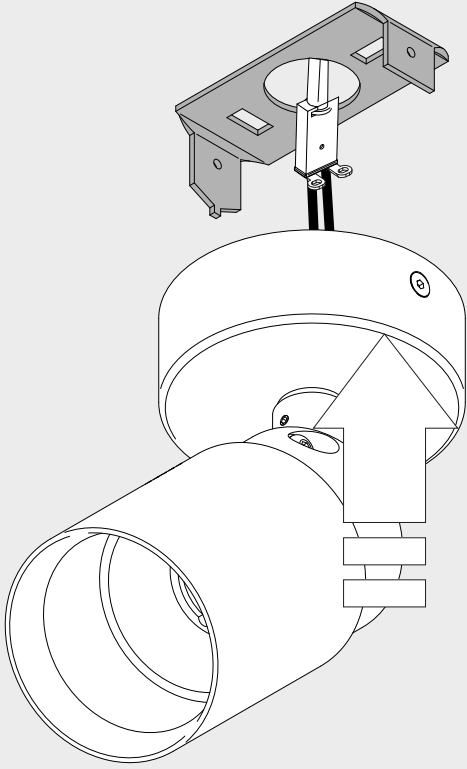

11

12

13

ACCESSORIES

1

2

HONEYCOMB 50 413 03 01	LINEAR SPREAD LENS 50 413 03 02
SOFTENING LENS 50 413 03 04	GLASS SBL 50 413 03 05
	SPREAD LENS 50 413 03 03

3