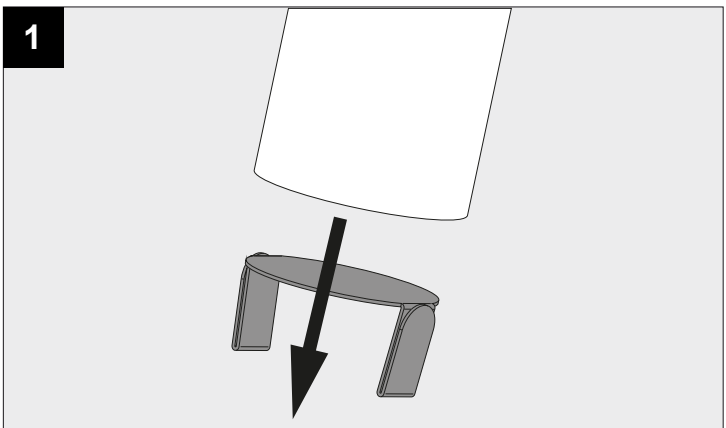

Profile

Max 250W
LED
Max 150W

P_o	10,4W
U_i	48V-DC

IP20
Beschermd tegen vaste voorwerpen die groter zijn dan 12 mm
Protégé contre les objets solides de plus de 12 mm
Geschützt gegen Festkörper größer als 12 mm
Protected against solid objects greater than 12 mm
Protegido contra objetos sólidos superiores a 12 mm
Protetto contro oggetti solidi più grandi di 12 mm

Enkel geschikt voor toestellen op zeer lage spanning (minder dan 50 V-AC / 120 V-DC)
Convient uniquement pour les produits à très basse tension (moins de 50 V-AC / 120 V-DC)
Geeignet für Güter mit sehr niedriger Spannung (unter 50 V-AC / 120 V-DC)
Only suited for goods at very low voltage (below 50 V-AC / 120 V-DC)
Se recomienda únicamente para aquellos productos de tensión muy baja (menos de 50 V-AC / 120 V-DC)
Vale unicamente per i prodotti a tensione molto bassa (inferiore a 50 V-AC / 120 V-DC)