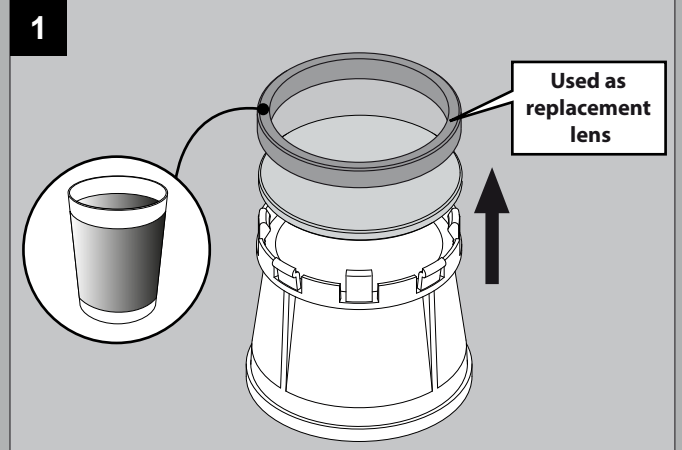

ACCESSORIES

De verlichtingsbron van dit verlichtingstoestel zal enkel door de fabrikant of door de fabrikant aangestelde installateur vervangen worden.

La source lumière de cet appareil ne sera remplacée que par l'entreprise ou par un agent reconnu.

Das enthaltene Leuchtmittel sollte nur durch entsprechendes Fachpersonal ersetzt werden.

The light source contained in this luminaire shall only be replaced by the manufacturer or his service agent.

La fuente de iluminación que tiene esta luminaria sólo puede remplazarse por el fabricante o por un instalador autorizado.

La sorgente luminosa incorporata in questo apparecchio può essere sostituita solo dal produttore, da un suo centro assistenza oppure da una persona in possesso della necessaria abilitazione.