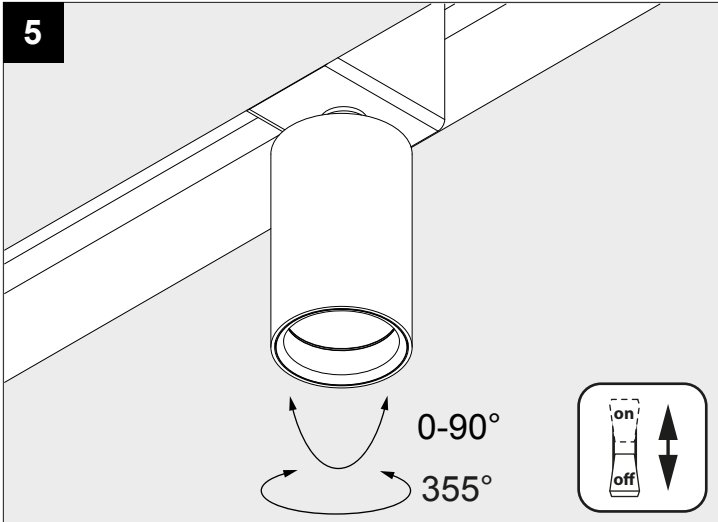

De verlichtingsbron van dit verlichtingstoestel zal enkel door de fabrikant of door de fabrikant aangestelde installateur vervangen worden.

La source lumière de cet appareil ne sera remplacée que par l'entrepreneur ou par un agent reconnu.

Das enthaltene Leuchtmittel sollte nur durch entsprechendes Fachpersonal ersetzt werden.

The light source contained in this luminaire shall only be replaced by the manufacturer or his service agent.

La fuente de iluminación que tiene esta luminaria sólo puede remplazarse por el fabricante o por un instalador autorizado.

La sorgente luminosa incorporata in questo apparecchio può essere sostituita solo dal produttore, da un suo centro assistenza oppure da una persona in possesso della necessaria abilitazione.