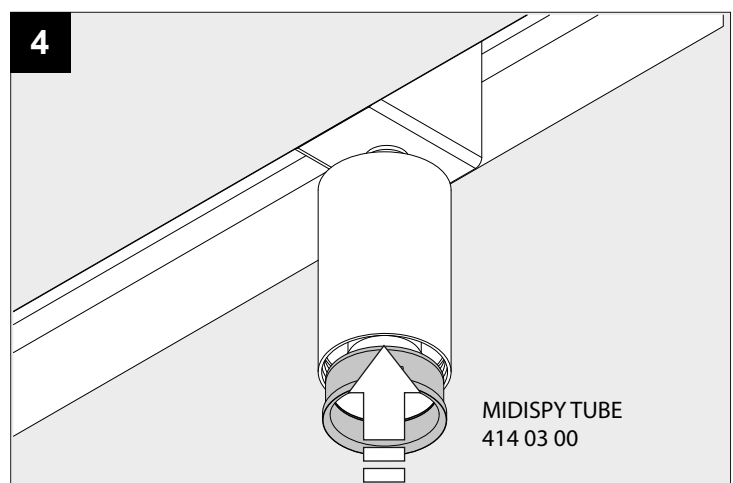

REQUIRED

MIDISPY TUBE   414 03 00

MAX 200W / PROFILE

The luminaire should be positioned so that prolonged staring into the luminaire at a distance closer than 849mm is not expected

U	48V-DC
P_o	6W

Enkel geschikt voor toestellen op zeer lage spanning (minder dan 50 V-AC / 120 V-DC)
Convient uniquement pour les produits à très basse tension (moins de 50 V-AC / 120 V-DC)
Geeignet für Güter mit sehr niedriger Spannung (unter 50 V-AC / 120 V-DC)
Only suited for goods at very low voltage (below 50 V-AC / 120 V-DC)
Se recomienda únicamente para aquellos productos de tensión muy baja (menos de 50 V-AC / 120 V-DC)
Vale unicamente per i prodotti a tensione molto bassa (inferiore a 50 V-AC / 120 V-DC)

IP20 Beschermd tegen vaste voorwerpen die groter zijn dan 12 mm
Protégé contre les objets solides de plus de 12 mm
Geschützt gegen Festkörper größer als 12 mm
Protected against solid objects greater than 12 mm
Protegido contra objetos sólidos superiores a 12 mm
Protetto contro oggetti solidi più grandi di 12 mm