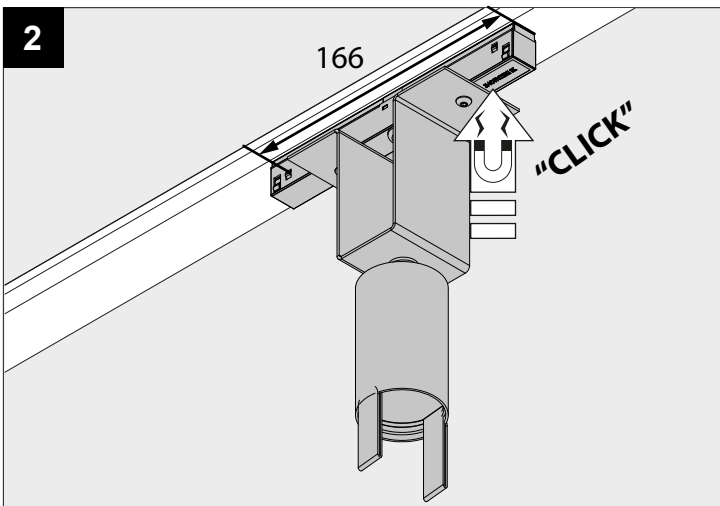

REQUIRED

MIDISPY TUBE   414 03 00

MAX 200W / PROFILE

The luminaire should be positioned so that prolonged staring into the luminaire at a distance closer than 849mm is not expected

U	48V-DC
P_o	6W

Enkel geschikt voor toestellen op zeer lage spanning (minder dan 50 V-AC / 120 V-DC)
Convient uniquement pour les produits à très basse tension (moins de 50 V-AC / 120 V-DC)
Geeignet für Güter mit sehr niedriger Spannung (unter 50 V-AC / 120 V-DC)
Only suited for goods at very low voltage (below 50 V-AC / 120 V-DC)
Se recomienda únicamente para aquellos productos de tensión muy baja (menos de 50 V-AC / 120 V-DC)
Vale unicamente per i prodotti a tensione molto bassa (inferiore a 50 V-AC / 120 V-DC)

IP20 Beschermd tegen vaste voorwerpen die groter zijn dan 12 mm
Protégé contre les objets solides de plus de 12 mm
Geschützt gegen Festkörper größer als 12 mm
Protected against solid objects greater than 12 mm
Protegido contra objetos sólidos superiores a 12 mm
Protetto contro oggetti solidi più grandi di 12 mm