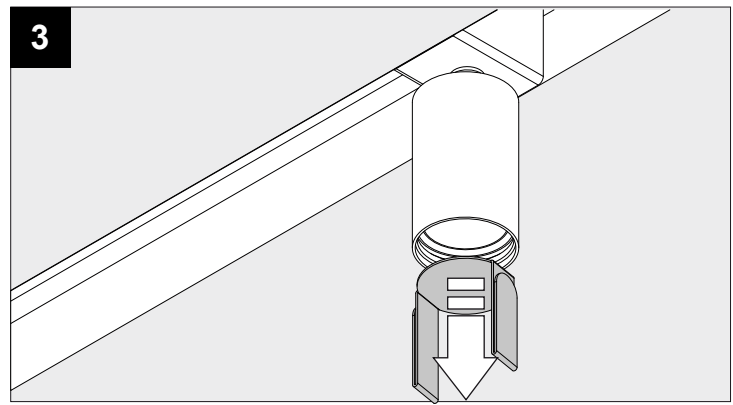

REQUIRED

MIDISPY TUBE   414 03 00

MAX 200W / PROFILE

The luminaire should be positioned so that prolonged staring into the luminaire at a distance closer than 849mm is not expected

U	48V-DC
P_o	6W

Enkel geschikt voor toestellen op zeer lage spanning (minder dan 50 V-AC / 120 V-DC)
Convient uniquement pour les produits à très basse tension (moins de 50 V-AC / 120 V-DC)
Geeignet für Güter mit sehr niedriger Spannung (unter 50 V-AC / 120 V-DC)
Only suited for goods at very low voltage (below 50 V-AC / 120 V-DC)
Se recomienda únicamente para aquellos productos de tensión muy baja (menos de 50 V-AC / 120 V-DC)
Vale unicamente per i prodotti a tensione molto bassa (inferiore a 50 V-AC / 120 V-DC)

IP20 Beschermd tegen vaste voorwerpen die groter zijn dan 12 mm
Protégé contre les objets solides de plus de 12 mm
Geschützt gegen Festkörper größer als 12 mm
Protected against solid objects greater than 12 mm
Protegido contra objetos sólidos superiores a 12 mm
Protetto contro oggetti solidi più grandi di 12 mm