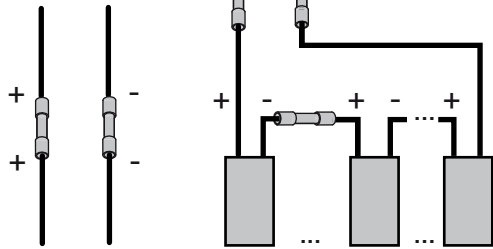

ELECTRICAL CONNECTION