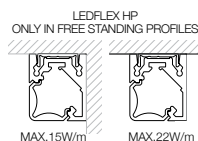

SUITABLE FOR ALL PROFILES FROM PAGE PRO 746-749 & PRO 768-819
NO LEDFLEX OUT FOR: FEMTOLINE W D/U, KASKADE (LEDFLEX IN MAX 15W/M) AND DOT.COM WALLWASH TR

LEDFLEX

0,3

	WHITE			NEW TW	NEW RGB
	Dividable per 100mm 70 smd LED/m	Dividable per 50mm 140 smd LED/m	Dividable per 33,3mm 180 smd LED/m	Dividable per 100mm 60 smd LED/m	
	5,1W/m 650lm/m	15,1W/m 1400lm/m	21,6W/m 2100lm/m	14,4W/m 1350lm/m	14,4W/m
CRI > 90	LEDFLEX	LEDFLEX FP	LEDFLEX HP*	LEDFLEX TW	LEDFLEX RGB
4000K ●					
IN	300 91 52 94	300 91 53 94	300 91 54 94		
OUT (IP65)	300 91 62 94	300 91 63 94			
3000K ●					
IN	300 91 52 93	300 91 53 93	300 91 54 93		
OUT (IP65)	300 91 62 93	300 91 63 93			
2700K ●					
IN	300 91 52 92	300 91 53 92	300 91 54 92		
OUT (IP65)	300 91 62 92	300 91 63 92			
2700K ● ▶ 5700K ●					
IN				21031 0010	
OUT (IP65)					
RGB ●					
IN					300 91 53 33
OUT (IP65)					300 91 63 33

LED POWER SUPPLY / INFO PAG TEC

24V-DC / 20W 300 89 24 20 OPTIONS 24V-DC / 4A DIM UNIT	max.4m	max.1m	max.0,9m	max.1,3m	max.1,3m *
24V-DC / 40W 300 89 24 40 OPTIONS 24V-DC / 4A DIM UNIT	max.8m	max.2,5m	max.1,8m	max.2,7m	max.2,7m *
24V-DC / 60W 300 89 24 60 OPTIONS 24V-DC / 4A DIM UNIT	max.12m	max.4m (max.3m / POWERLINE)	max.2,7m (max.3m / POWERLINE)	max.4,1m	max.4m *
24V-DC / 80W DIM1 300 89 24 80 ED1	max.16m	max.5m (max.3m / POWERLINE)	max.3,6m (max.3m / POWERLINE)		
24V-DC / 150W 300 89 24 150 OPTIONS 24V-DC / 4A DIM UNIT	max.30m	max.10m (max.3m / POWERLINE)	max.6,8m (max.3m / POWERLINE)	max.10,4m	max.10m *
MULTI POWER DIM7 300 90 64	max.4m	max.1,3m	max.0,9m		
MULTI POWER DIM6 300 90 61	max.4m	max.1,3m	max.0,9m		

RGB DRIVER / INFO PAG TEC

12/24V-DC 75/150W 300 90 331				*use in combination with Led Power Supply 24V-DC	*use in combination with Led Power Supply 24V-DC

TOUCH CONTROLLER / INFO PAG TEC

TW DMX 300 90 332				*use in combination with RGB DRIVER	
RGB DMX 300 90 330					*use in combination with RGB DRIVER

OPTIONS