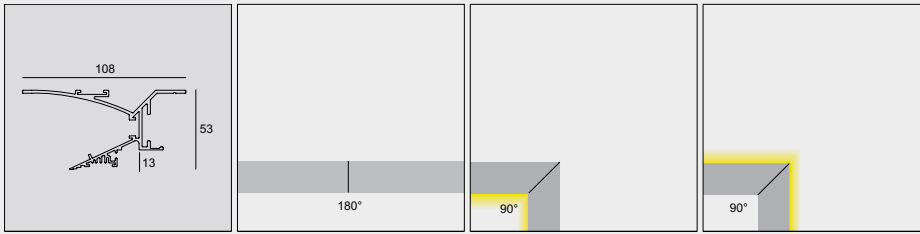

# BORDERLINE

The Borderline enables you to frame the room with light using LED, creating a contemporary and atmospheric look and feel. This profile can be used for both wall and ceiling application, and features a remarkable but easy-to-install trimless finish. An indirect lighting solution with exceptional architectural detail.

[www.deltalight.com/borderline](http://www.deltalight.com/borderline)

1

PROFILE CONSTRUCTION

<b>BL - PROFILE</b>	<b>BL - CORNER 180°</b>	<b>BL - CORNER 90° INT</b>	<b>BL - CORNER 90° EXT</b>
<b>371 00 00 ◊</b>	<b>371 06 01</b>	<b>371 06 06</b>	<b>371 06 16</b>

◊ W	0,3	0,3	0,3
MAX.L / PROFILE: 6m			
1,5 / m			

2

PROFILE FIXATION

PRO

3

PROFILE CONNECTION

4

LIGHT MODULES