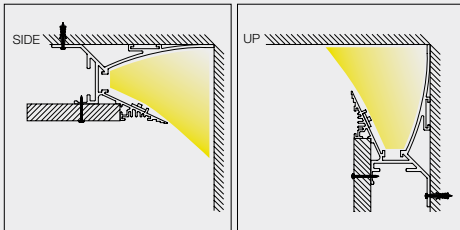

2

PROFILE FIXATION