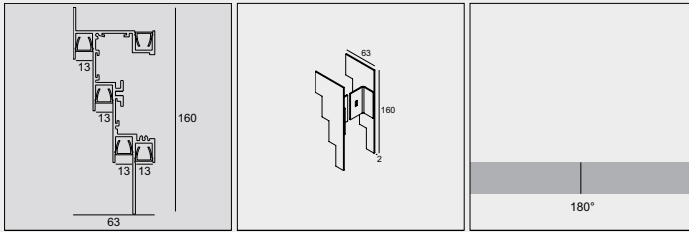

NEW KASKADE

Individual wall mounted luminaires are ideal to generate a particular mood in a room. The waterfall of light, created by Kaskade, is such an instant moodmaker. Moreover, as a bespoke light solution, you can choose your own set-up and determine your desired length.

www.deltalight.com/kaskade

1

PROFILE CONSTRUCTION

KSK - PROFILE

405 00 00 ◊

◊ B / GC / W

INCL. PC SBL
MAX. L / PROFILE: 6m

2,4 / m

KSK - END CAP SET

405 03 01 ◊

◊ B / W

SET OF 2 PCS

0,1

CORNER 180°

405 06 01

2