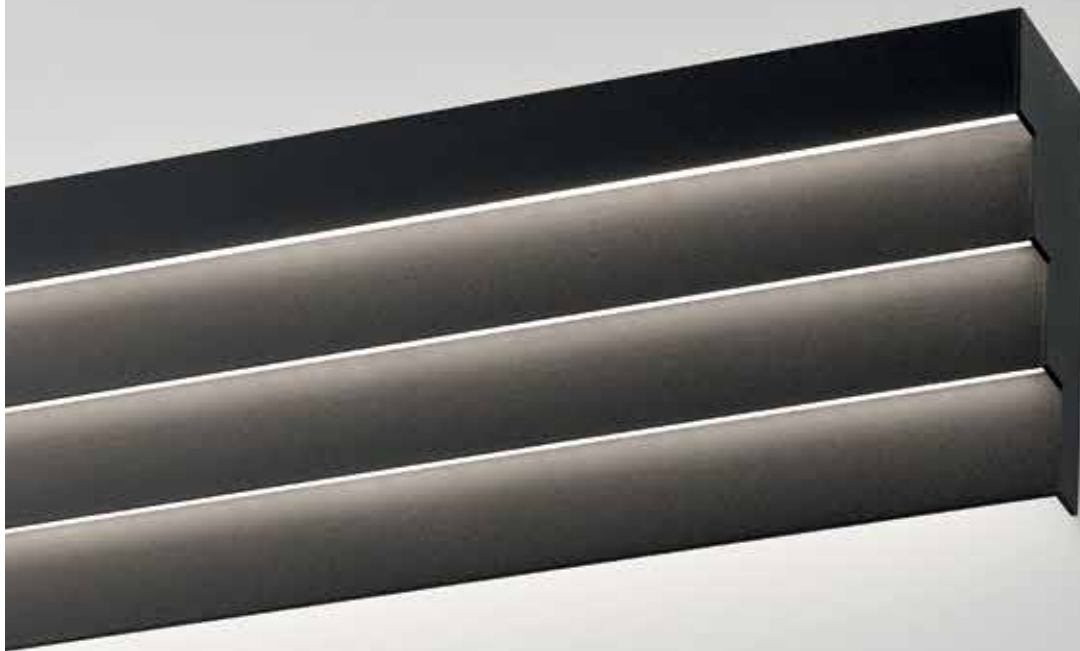

NEW KASKADE

Individual wall mounted luminaires are ideal to generate a particular mood in a room. The waterfall of light, created by Kaskade, is such an instant moodmaker. Moreover, as a bespoke light solution, you can choose your own set-up and determine your desired length.

www.deltalight.com/kaskade

1

PROFILE CONSTRUCTION

KSK - PROFILE

405 00 00 ◊

◊ B / GC / W

INCL. PC SBL
MAX. L / PROFILE: 6m

2,4 / m

KSK - END CAP SET

405 03 01 ◊

◊ B / W

SET OF 2 PCS

0,1

CORNER 180°

405 06 01

2