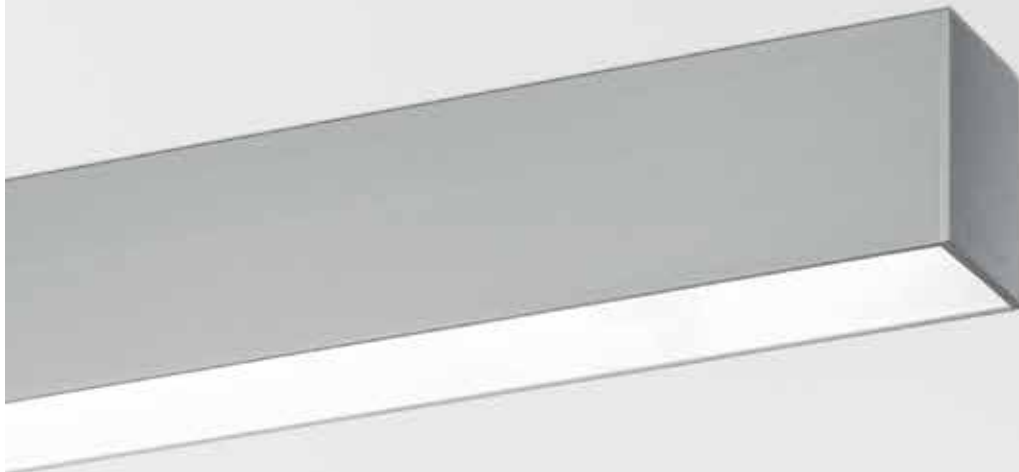

STREAMLINER 70S

www.deltalight.com/streamliner70s

1

PROFILE CONSTRUCTION

SRL 70S - PROFILE	SRL 70S - END CAP	SRL 70 - CORNER 180°	SRL 70 - CORNER 90°
389 01 00 00 ◊	389 01 03 01 ◊	389 01 06 01	389 01 06 06
◊ ANO / B / W MAX.L / PROFILE: 6m [20] / m	◊ A / B / W [0,1]	[0,3]	[0,2]

2

PROFILE FIXATION

SUSPENSION 20 SINGLE 1,6
377 20 21
L 1,6m [0,1]
SUSPENSION 20 SINGLE 6,0
377 20 26
L 6,0m [0,1]

3

PROFILE CONNECTION

CURRENT SUPPLY L1,6m
377 98 51 - 3 x 0,75mm ²
377 99 51 - 5 x 0,75mm ²
L 1,6m [0,1]
CURRENT SUPPLY L6,0m
377 98 56 - 3 x 0,75mm ²
377 99 56 - 5 x 0,75mm ²
L 6,0m [0,1]