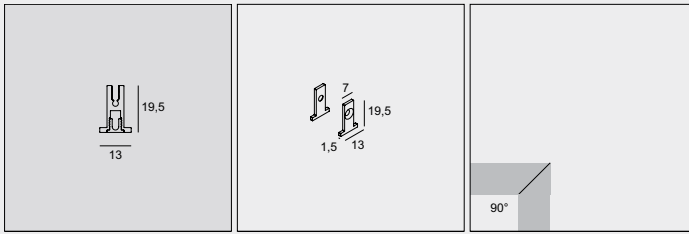

NEW **TAGLINE ST**

www.deltalight.com/taglinest

1

PROFILE CONSTRUCTION

TGL-ST - PROFILE

425 05 00 00 ◊

◊ B / W

INCL. PC SBL
MAX. L / PROFILE: 6m

0,3 / m

TGL-ST - END CAP SET

425 05 03 01 ◊

◊ B / W

SET OF 2 PCS

0,1

TGL-ST - CORNER 90°

425 05 06 06