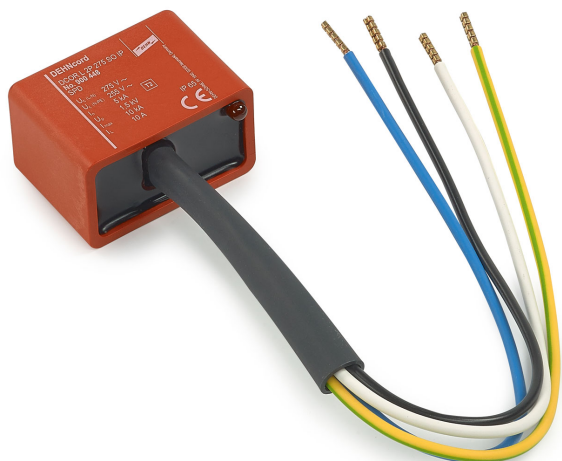

AC SURGE PROTECTOR 230-240V

300 90 013

 [View on website](#)

General info

LOCATION	indoor
INGRESS PROTECTION	IP65
WEIGHT (KG)	0.1
INFORMATION	5/10kA - Class I & Class II

For detailed installation instructions, please consult the manual : [900448.pdf](#)