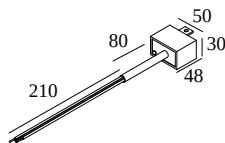

AC SURGE PROTECTOR 230-240V

300 90 013

 [View on website](#)

General info

LOCATION	indoor
INGRESS PROTECTION	IP65
WEIGHT (KG)	0.1
INFORMATION	5/10kA - Class I & Class II

For detailed installation instructions, please consult the manual : [900448.pdf](#)