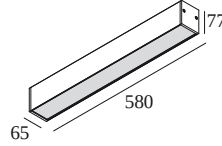

B-LINER 6522 IP

388 01 22 A

AVAILABLE IN
ALU GREY 388 01 22 A
ANTHRACITE 388 01 22 N
WHITE 388 01 22 W

 [View on website](#)

General info

LOCATION	outdoor
INSTALLATION	Ceiling Surface mounted
INGRESS PROTECTION	IP65
PROTECTION AGAINST MECHANICAL IMPACT	IK03
WEIGHT (KG)	1.7
ADJUSTABILITY	non adjustable
INFORMATION	INCL.LED POWER SUPPLY INCL.1 x PC SBL