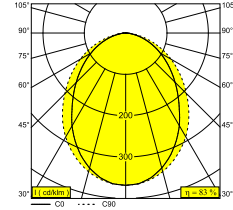

B-LINER 6522 IP

388 01 22 A

AVAILABLE IN
ALU GREY 388 01 22 A
ANTHRACITE 388 01 22 N
WHITE 388 01 22 W

 [View on website](#)

General info

LOCATION	outdoor
INSTALLATION	Ceiling Surface mounted
INGRESS PROTECTION	IP65
PROTECTION AGAINST MECHANICAL IMPACT	IK03
WEIGHT (KG)	1.7
ADJUSTABILITY	non adjustable
INFORMATION	INCL.LED POWER SUPPLY INCL.1 x PC SBL

Electrical info

ELECTRICAL	110-240V / 50-60Hz
CLASS	II
POWER SUPPLY	YES
DIM TYPE	non-dimmable
ENERGY CLASS	D

Lightsource info

LIGHTSOURCE NAME	LED
LIGHTSOURCE	LED cluster 14,7W / CRI>90 (R9: 50) / 3000K / 2159lm
TM-30 VALUES	Rf: 92 / Rg: 100
SDCM	SDCM3
RISKGROUPE	RG1
LM80	L80 > 60000
LED TECHNICS (LIGHT SOURCE)	2159lm // 14,7W // 147lm/W
LED TECHNICS (LUMINAIRE)	1799lm // 16,9W // 106lm/W