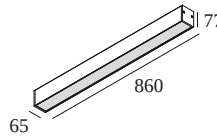

B-LINER 6532 IP

388 01 32 W

AVAILABLE IN

ALU GREY 388 01 32 A

ANTHRACITE 388 01 32 N

WHITE 388 01 32 W

 [View on website](#)

General info

LOCATION	outdoor
INSTALLATION	Ceiling Surface mounted
INGRESS PROTECTION	IP65
PROTECTION AGAINST MECHANICAL IMPACT	IK03
WEIGHT (KG)	2.4
ADJUSTABILITY	non adjustable
INFORMATION	INCL.LED POWER SUPPLY INCL.1 x PC SBL