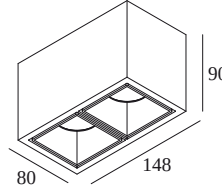

BOXY 2 L+ 92733 DIM8

251 67 812 922 ED8 B-B

AVAILABLE IN

ALU GREY-ALU GREY 251 67 812 922 ED8 A-A

BLACK-BLACK 251 67 812 922 ED8 B-B

WHITE-WHITE 251 67 812 922 ED8 W-W

[View on website](#)

General info

LOCATION	indoor-outdoor
INSTALLATION	Ceiling Surface mounted
INGRESS PROTECTION	IP53
PROTECTION AGAINST MECHANICAL IMPACT	IK03
WEIGHT (KG)	0.8
ADJUSTABILITY	non adjustable
INFORMATION	2 x REFLECTOR FL-33° INCL.DIMMABLE POWER SUPPLY 350mA-DC >> B-MMAT only interior use - other colours also exterior use

300 90 004 ED8 WIRELESS CONTROL DIM8

Dimtype: WDL = wireless dimmable

Cutout dimension (mm): 40

Light altering devices

Ø40

1.5

Ø45

251 70 03 01 B BOXY HONEYCOMB B