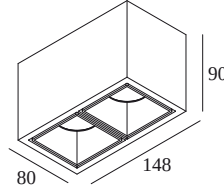

BOXY 2 L+ 93033 DIM8

251 67 812 932 ED8 B-B

AVAILABLE IN

ALU GREY-ALU GREY 251 67 812 932 ED8 A-A

BLACK-BLACK 251 67 812 932 ED8 B-B

WHITE-WHITE 251 67 812 932 ED8 W-W

[View on website](#)

General info

LOCATION	indoor-outdoor
INSTALLATION	Ceiling Surface mounted
INGRESS PROTECTION	IP53
PROTECTION AGAINST MECHANICAL IMPACT	IK03
WEIGHT (KG)	0.8
ADJUSTABILITY	non adjustable
INFORMATION	2 x REFLECTOR FL-33° INCL.DIMMABLE POWER SUPPLY 350mA-DC >> B-MMAT only interior use - other colours also exterior use

300 90 004 ED8 WIRELESS CONTROL DIM8

Dimtype: WDL = wireless dimmable

Cutout dimension (mm): 40

Light altering devices

Ø40

1.5

Ø45

251 70 03 01 B BOXY HONEYCOMB B