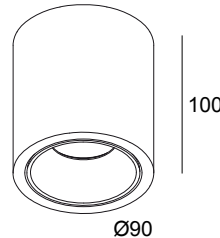

**WHITE-BLACK** 251 70 811 932 ED8 W-B

**WHITE-WHITE** 251 70 811 932 ED8 W-W

 [View on website](#)

General info	
<b>LOCATION</b>	indoor-outdoor
<b>INSTALLATION</b>	Ceiling Surface mounted
<b>INGRESS PROTECTION</b>	IP53
<b>PROTECTION AGAINST MECHANICAL IMPACT</b>	IK03
<b>WEIGHT (KG)</b>	0.6
<b>ADJUSTABILITY</b>	non adjustable
<b>INFORMATION</b>	REFLECTOR FL-33° INCL.DIMMABLE LED POWER SUPPLY 500mA-DC