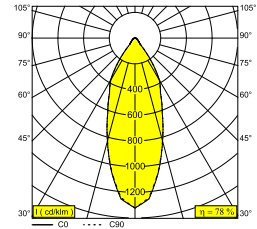

**WHITE-BLACK** 251 70 811 932 ED8 W-B

**WHITE-WHITE** 251 70 811 932 ED8 W-W

 [View on website](#)

General info	
<b>LOCATION</b>	indoor-outdoor
<b>INSTALLATION</b>	Ceiling Surface mounted
<b>INGRESS PROTECTION</b>	IP53
<b>PROTECTION AGAINST MECHANICAL IMPACT</b>	IK03
<b>WEIGHT (KG)</b>	0.6
<b>ADJUSTABILITY</b>	non adjustable
<b>INFORMATION</b>	REFLECTOR FL-33° INCL.DIMMABLE LED POWER SUPPLY 500mA-DC