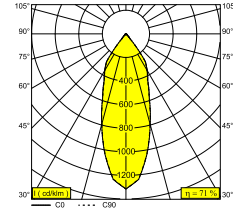

BOXY R OK 92733 DIM8

251 77 811 922 ED8 B-FG

AVAILABLE IN

BLACK-BLACK 251 77 811 922 ED8 B-B

BLACK-FLEMISH BRONZE 251 77 811 922 ED8 B-FBR

BLACK-FLEMISH GOLD 251 77 811 922 ED8 B-FG

WHITE-BLACK 251 77 811 922 ED8 W-B

WHITE-WHITE 251 77 811 922 ED8 W-W

[View on website](#)

General info

LOCATION	indoor
INSTALLATION	Ceiling Surface mounted
INGRESS PROTECTION	IP20
WEIGHT (KG)	0.9
ADJUSTABILITY	0° to 30° swiveling, 355° rotatable
INFORMATION	REFLECTOR FL-33° INCL.DIMMABLE LED POWER SUPPLY 500mA-DC

Electrical info

ELECTRICAL CLASS	220-240V / 50-60Hz
CLASS	I
POWER SUPPLY	YES
DIM TYPE	mains (phase cut-off)
ENERGY CLASS	D
CERTIFICATES	CB, ENEC, LCA, RCM

Lightsource info

LIGHTSOURCE NAME	LED
LIGHTSOURCE	LED array 8,6W / CRI>90 (R9: 60) / 2700K / 1041lm
TM-30 VALUES	rf: 89 / Rg: 100
SDCM	SDCM1
RISKGROUP	RG1
LM80	L90B10 > 50000
BEAMANGLE	33°
LED TECHNICS (LIGHT SOURCE)	1041lm // 8,6W // 121lm/W
LED TECHNICS (LUMINAIRE)	743lm // 9,9W // 75lm/W