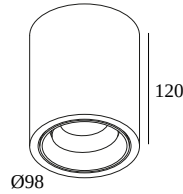

BOXY R OK 92733 DIM8

251 77 811 922 ED8 B-FG

AVAILABLE IN

BLACK-BLACK 251 77 811 922 ED8 B-B

BLACK-FLEMISH BRONZE 251 77 811 922 ED8 B-FBR

BLACK-FLEMISH GOLD 251 77 811 922 ED8 B-FG

WHITE-BLACK 251 77 811 922 ED8 W-B

WHITE-WHITE 251 77 811 922 ED8 W-W

[View on website](#)

General info

LOCATION	indoor
INSTALLATION	Ceiling Surface mounted
INGRESS PROTECTION	IP20
WEIGHT (KG)	0.9
ADJUSTABILITY	0° to 30° swiveling, 355° rotatable
INFORMATION	REFLECTOR FL-33° INCL.DIMMABLE LED POWER SUPPLY 500mA-DC

300 90 004 ED8 WIRELESS CONTROL DIM8

Dimtype: WDL = wireless dimmable

Cutout dimension (mm): 40

Notes: