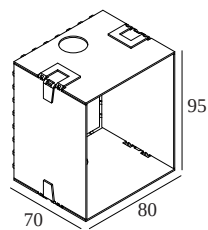

CONCRETE BOX 187

270 11 187

 [View on website](#)

General info

LOCATION	indoor
CUTOUT SHAPE/SIZE (MM)	rectangle - 85 x 100
RECESSED DEPTH (MM)	75
WEIGHT (KG)	0.2

Remarks

Installing PLASTERKIT or CONCRETE BOX in plaster