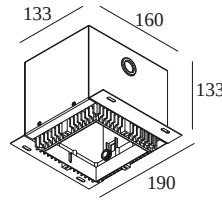

CONCRETE PACK MGIT 1

202 71 96 01

 [View on website](#)

General info

| | |
|-------------------------------|--------------------|
| LOCATION | indoor |
| CUTOUT SHAPE/SIZE (MM) | square - 160 x 160 |
| RECESSED DEPTH (MM) | 140 |
| WEIGHT (KG) | 1 |