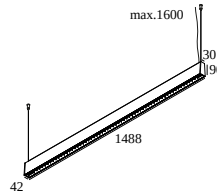

CONFORM P14 DOWN-UP 954067 DIM4

26511 7424 W-B

AVAILABLE IN

BLACK-BLACK 26511 7424 B-B

BLACK-FLEMISH GOLD 26511 7424 B-FG

WHITE-BLACK 26511 7424 W-B

 [View on website](#)

General info

LOCATION	indoor
INSTALLATION	Ceiling Suspended
INGRESS PROTECTION	IP20
WEIGHT (KG)	4.2
ADJUSTABILITY	non adjustable
INFORMATION	60 x REFLECTOR FL-67° (DOWN) INCL.DIMMABLE LED POWER SUPPLY 650mA-DC DOWN / 500mA-DC UP 2 DALI CONTROL CHANNELS INCL.2 x CABLE SUSPENSION SINGLE AUTO. 1,6m INCL.1 x CABLE 5 x 0,75mm ² NATURAL LIGHT TECHNOLOGY

CONFORM P14 DOWN-UP 954067 DIM4

26511 7424 W-B

Suspension parts

328 10 01 SUSPENSION TRIMLESS O.F.A.

Cutout dimension (mm): 62 (CONCRETE: 102)

15225 0340 B SUSPENSION ST B

Cutout dimension (mm): 27

15225 0340 W SUSPENSION ST W