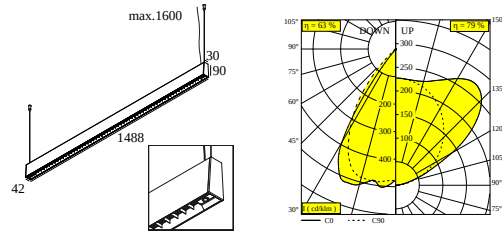

[View on website](#)

General info

LOCATION	indoor
INSTALLATION	Ceiling Suspended
INGRESS PROTECTION	IP20
WEIGHT (KG)	4,4
ADJUSTABILITY	non adjustable
INFORMATION	60 x REFLECTOR FL-67° (DOWN) INCL.DIMMABLE LED POWER SUPPLY 650mA-DC DOWN / 500mA-DC UP INCL.PRESENCE & DAYLIGHT SENSOR INCL.2 x CABLE SUSPENSION SINGLE AUTO. 1,6m INCL.1 x CABLE 3 x 0,75mm² NATURAL LIGHT TECHNOLOGY

Electrical info

ELECTRICAL	220-240V / 0|50-60Hz
CLASS	I
POWER SUPPLY	YES
DIM TYPE	non-dimmable
ENERGY CLASS	D
CERTIFICATES	CB, ENEC, RCM

Lightsource info

LIGHTSOURCE NAME	LED
LIGHTSOURCE	DOWN: LED cluster 22W / CRI>95 (R9: 80) / 3000K / 2568lm UP: LED cluster 16,8W / CRI>95 (R9: 80) / 3000K / 1978lm
TM-30 VALUES	Rf: 94 / Rg: 103
SDCM	SDCM3
RISKGROUPE	RG2
LM80	L80 > 60000
BEAMANGLE	67°
LED TECHNICS (LIGHT SOURCE)	DOWN: 2568lm // 22W // 117lm/W UP: 1978lm // 16,8W // 117lm/W
LED TECHNICS (LUMINAIRE)	DOWN: 1613lm // 25,3W // 64lm/W UP: 1559lm // 19,3W // 81lm/W

Options

- CABLE BASE R / S
- COVERSET R 62-90-100 / S 62-80-90
- CONNECTION ST / CONNECTION TRIMLESS
- SUSPENSION ST / SUSPENSION TRIMLESS