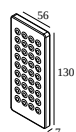

204 62 62 W COVERSET S 62 W

204 80 80 ANO COVERSET S 80 ANO

204 80 80 B COVERSET S 80 B

204 80 80 W COVERSET S 80 W

204 90 90 ANO COVERSET S 90 ANO

204 90 90 B COVERSET S 90 B

204 90 90 W COVERSET S 90 W

DELTALIGHT

CONFORM P14 PDS DOWN-UP 953067

26514 7320 B-FG

Suspension parts

328 10 01 SUSPENSION TRIMLESS O.F.A.

Cutout dimension (mm): 62 (CONCRETE: 102)

15225 0340 B SUSPENSION ST B

Cutout dimension (mm): 27

15225 0340 W SUSPENSION ST W

Electric connection parts

328 10 03 CONNECTION TRIMLESS O.F.A.

Cutout dimension (mm): 62 (CONCRETE: 102)

15225 0360 B CONNECTION ST B

Cutout dimension (mm): 43

15225 0360 W CONNECTION ST W

Other

26510 0010 PDS REMOTE CONTROL