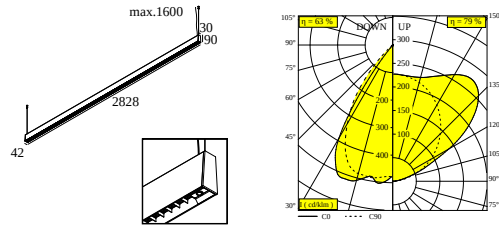

CONFORM P28 PDS DOWN-UP 953067

26516 7320 B-B

AVAILABLE IN

BLACK-BLACK 26516 7320 B-B

BLACK-FLEMISH GOLD 26516 7320 B-FG

WHITE-BLACK 26516 7320 W-B

 [View on website](#)

General info