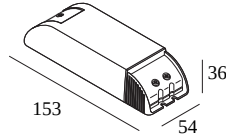

FALLING EDGE DIMMER 200W DIM2

300 90 126

 [View on website](#)

General info

LOCATION	indoor
CUTOUT SHAPE/SIZE (MM)	round - 67
INGRESS PROTECTION	IP20
WEIGHT (KG)	0.14
INFORMATION	DIMMING OUTPUT : TRAILING EDGE (PHASECUT) DIMMING RANGE : 20 - 100% DIMMING RANGE DEPENDING ON LIGHT SOURCE FOR INCANDESCENT LAMPS, ELECTRONIC TRANSFORMERS and LINE VOLTAGE LED OUTPUT : 20-315W (3-200W LED)

Electrical info

CLASS	II
DIM TYPE	DALI or push button

WHERE USED

222 03 11 93	BUTLER P 303
222 03 12 93	BUTLER P 303 DOWN-UP
222 03 21 93	BUTLER P 304
222 03 22 93	BUTLER P 304 DOWN-UP
222 03 31 93	BUTLER P 306
222 03 32 93	BUTLER P 306 DOWN-UP
222 031 11 92 ED8	BUTLER W 927 DIM8
222 031 11 93 ED8	BUTLER W 930 DIM8
222 031 12 92 ED8	BUTLER W 927 DOWN-UP DIM8
222 031 12 93 ED8	BUTLER W 930 DOWN-UP DIM8
222 032 11 92 ED8	BUTLER W D 927 DIM8
222 032 11 93 ED8	BUTLER W D 930 DIM8
222 032 12 92 ED8	BUTLER W D 927 DOWN-UP DIM8
222 032 12 93 ED8	BUTLER W D 930 DOWN-UP DIM8
222 08 11 93	BUTLER P 809
222 08 12 93	BUTLER P 809 DOWN-UP
222 08 21 93	BUTLER P 814
222 08 22 93	BUTLER P 814 DOWN-UP
308 21 02 83 ED8	SUPER-OH! XS 25 DIM8
308 21 03 83 ED8	SUPER-OH! XS 39 DIM8
308 22 02 83 AD ED8	SUPER-OH! XS PIVOT 25 AD DIM8
308 22 02 83 ED8	SUPER-OH! XS PIVOT 25 DIM8
308 22 03 83 AD ED8	SUPER-OH! XS PIVOT 39 AD DIM8
308 22 03 83 ED8	SUPER-OH! XS PIVOT 39 DIM8
308 23 03 83 ED8	SUPER-OH! XS 39 C DIM8
31511 9208	NEBBIA 12 927 DIM8 CLEAR
31511 9308	NEBBIA 12 930 DIM8 CLEAR