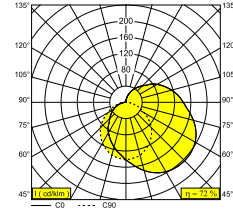

FEMTOLINE TP WALL 60

270 75 060 W

AVAILABLE IN
CHROMED 270 75 060 C
WHITE 270 75 060 W

 [View on website](#)

General info

LOCATION	indoor
INSTALLATION	Wall Surface mounted
INGRESS PROTECTION	IP44
WEIGHT (KG)	0.6
ADJUSTABILITY	non adjustable
INFORMATION	INCL.LED POWER SUPPLY 24V-DC