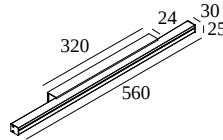

FEMTOLINE TP WALL 60

270 75 060 W

AVAILABLE IN
CHROMED 270 75 060 C
WHITE 270 75 060 W

 [View on website](#)

General info

LOCATION	indoor
INSTALLATION	Wall Surface mounted
INGRESS PROTECTION	IP44
WEIGHT (KG)	0.6
ADJUSTABILITY	non adjustable
INFORMATION	INCL.LED POWER SUPPLY 24V-DC