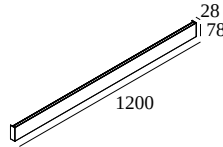

FEMTOLINE W DOWN-UP 1200 930

270 63 12 93 W

AVAILABLE IN
BLACK 270 63 12 93 B
WHITE 270 63 12 93 W

 [View on website](#)

General info

LOCATION	indoor
INSTALLATION	Wall Surface mounted
INGRESS PROTECTION	IP20
WEIGHT (KG)	1.6
ADJUSTABILITY	non adjustable
INFORMATION	INCL.2 x PC SBL INCL.LED POWER SUPPLY 24V-DC