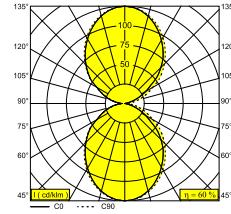

FEMTOLINE W DOWN-UP 1200 930

270 63 12 93 W

AVAILABLE IN
BLACK 270 63 12 93 B
WHITE 270 63 12 93 W

 [View on website](#)

General info

LOCATION	indoor
INSTALLATION	Wall Surface mounted
INGRESS PROTECTION	IP20
WEIGHT (KG)	1.6
ADJUSTABILITY	non adjustable
INFORMATION	INCL.2 x PC SBL INCL.LED POWER SUPPLY 24V-DC