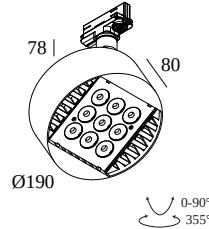

FRAGMA L SUPERSPOT 9308 ADM DIM5

23616 9315 B

AVAILABLE IN
BLACK 23616 9315 B
WHITE 23616 9315 W

[View on website](#)

General info

LOCATION	indoor
INSTALLATION	Mains voltage track Mains voltage track mounted
INGRESS PROTECTION	IP20
WEIGHT (KG)	1.9
ADJUSTABILITY	0° to 90° swiveling, 355° rotatable
INFORMATION	9 x LENS SP-8° INCL.DIMMABLE LED POWER SUPPLY 900mA-DC 3F MULTI ADAPTER