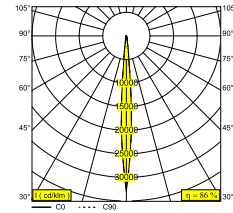

FRAGMA L SUPERSPOT 9308 ADM DIM5

23616 9315 B

AVAILABLE IN
BLACK 23616 9315 B
WHITE 23616 9315 W

[View on website](#)

General info

LOCATION	indoor
INSTALLATION	Mains voltage track Mains voltage track mounted
INGRESS PROTECTION	IP20
WEIGHT (KG)	1.9
ADJUSTABILITY	0° to 90° swiveling, 355° rotatable
INFORMATION	9 x LENS SP-8° INCL.DIMMABLE LED POWER SUPPLY 900mA-DC 3F MULTI ADAPTER

Electrical info

ELECTRICAL CLASS	220-240V / 50-60Hz
POWER SUPPLY	YES
DIM TYPE	DALI
ENERGY CLASS	E
CERTIFICATES	CB, ENEC, RCM

Lightsource info

LIGHTSOURCE NAME	LED
LIGHTSOURCE	LED cluster 23,4W / CRI>90 (R9: 64) / 3000K / 2654lm
TM-30 VALUES	Rf: 92 / Rg: 99
SDCM	SDCM3
RISKGROUP	RG2
LM80	L80 > 150000
BEAMANGLE	8°
LED TECHNICS (LIGHT SOURCE)	2654lm // 23,4W // 113lm/W
LED TECHNICS (LUMINAIRE)	2294lm // 26,9W // 85lm/W