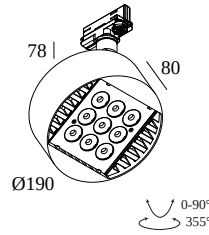

[View on website](#)

General info

LOCATION	indoor
INSTALLATION	Mains voltage track Mains voltage track mounted
INGRESS PROTECTION	IP20
WEIGHT (KG)	1.9
ADJUSTABILITY	0° to 90° swiveling, 355° rotatable
INFORMATION	9 x LENS SP-8° INCL.LED POWER SUPPLY 900mA-DC 3F MULTI ADAPTER

Electrical info

ELECTRICAL	220-240V / 50-60Hz
CLASS	I
POWER SUPPLY	YES
DIM TYPE	non-dimmable
ENERGY CLASS	D
CERTIFICATES	CB, ENEC, RCM

Lightsource info

LIGHTSOURCE NAME	LED
LIGHTSOURCE	LED cluster 23,4W / CRI>90 (R9: 64) / 4000K / 2889lm
TM-30 VALUES	Rf: 91 / Rg: 100
SDCM	SDCM3
RISKGROUP	RG2
LM80	L80 > 150000
BEAMANGLE	8°
LED TECHNICS (LIGHT SOURCE)	2889lm // 23,4W // 123lm/W
LED TECHNICS (LUMINAIRE)	2498lm // 26,9W // 93lm/W

Requirements

TRACK 3F DIM

Accessories

FRAGMA 4X4 HONEYCOMB

For detailed installation instructions, please consult the manual : [23616_XXX0_HAND.pdf](#)