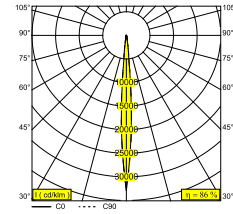

[View on website](#)

General info

LOCATION	indoor
INSTALLATION	Mains voltage track Mains voltage track mounted
INGRESS PROTECTION	IP20
WEIGHT (KG)	1.9
ADJUSTABILITY	0° to 90° swiveling, 355° rotatable
INFORMATION	9 x LENS SP-8° INCL.LED POWER SUPPLY 900mA-DC 3F MULTI ADAPTER

Electrical info

ELECTRICAL	220-240V / 50-60Hz
CLASS	I
POWER SUPPLY	YES
DIM TYPE	non-dimmable
ENERGY CLASS	D
CERTIFICATES	CB, ENEC, RCM

Lightsource info

LIGHTSOURCE NAME	LED
LIGHTSOURCE	LED cluster 23,4W / CRI>90 (R9: 64) / 4000K / 2889lm
TM-30 VALUES	Rf: 91 / Rg: 100
SDCM	SDCM3
RISKGROUP	RG2
LM80	L80 > 150000
BEAMANGLE	8°
LED TECHNICS (LIGHT SOURCE)	2889lm // 23,4W // 123lm/W
LED TECHNICS (LUMINAIRE)	2498lm // 26,9W // 93lm/W

Requirements

TRACK 3F DIM

Accessories

FRAGMA 4X4 HONEYCOMB

For detailed installation instructions, please consult the manual : [23616_XXX0_HAND.pdf](#)