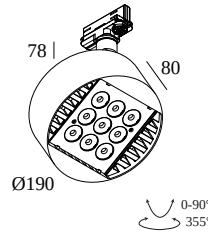

FRAGMA L SUPERSPOT 9408 ADM

23616 9410 W

AVAILABLE IN
BLACK 23616 9410 B
WHITE 23616 9410 W

[View on website](#)

General info

LOCATION	indoor
INSTALLATION	Mains voltage track Mains voltage track mounted
INGRESS PROTECTION	IP20
WEIGHT (KG)	1.9
ADJUSTABILITY	0° to 90° swiveling, 355° rotatable
INFORMATION	9 x LENS SP-8° INCL.LED POWER SUPPLY 900mA-DC 3F MULTI ADAPTER

Electrical info

ELECTRICAL	220-240V / 50-60Hz
CLASS	I
POWER SUPPLY	YES
DIM TYPE	non-dimmable
ENERGY CLASS	D
CERTIFICATES	CB, ENEC, RCM

Lightsource info

LIGHTSOURCE NAME	LED
LIGHTSOURCE	LED cluster 23,4W / CRI>90 (R9: 64) / 4000K / 2889lm
TM-30 VALUES	Rf: 91 / Rg: 100
SDCM	SDCM3
RISKGROUP	RG2
LM80	L80 > 150000
BEAMANGLE	8°
LED TECHNICS (LIGHT SOURCE)	2889lm // 23,4W // 123lm/W
LED TECHNICS (LUMINAIRE)	2498lm // 26,9W // 93lm/W

Requirements

TRACK 3F DIM

Accessories

FRAGMA 4X4 HONEYCOMB

For detailed installation instructions, please consult the manual : [23616_XXX0_HAND.pdf](#)