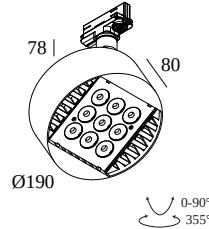

[View on website](#)

General info

LOCATION	indoor
INSTALLATION	Mains voltage track Mains voltage track mounted
INGRESS PROTECTION	IP20
WEIGHT (KG)	1.9
ADJUSTABILITY	0° to 90° swiveling, 355° rotatable
INFORMATION	9 x LENS SP-8° INCL.DIMMABLE LED POWER SUPPLY 900mA-DC 3F MULTI ADAPTER

Electrical info

ELECTRICAL CLASS	110-240V / 50-60Hz
CLASS	I
POWER SUPPLY	YES
DIM TYPE	1-10V
ENERGY CLASS	D
CERTIFICATES	CB, ENEC, RCM

Lightsource info

LIGHTSOURCE NAME	LED
LIGHTSOURCE	LED cluster 23,4W / CRI>90 (R9: 64) / 4000K / 2889lm
TM-30 VALUES	Rf: 91 / Rg: 100
SDCM	SDCM3
RISKGROUP	RG2
LM80	L80 > 150000
BEAMANGLE	8°
LED TECHNICS (LIGHT SOURCE)	2889lm // 23,4W // 123lm/W
LED TECHNICS (LUMINAIRE)	2498lm // 26,9W // 93lm/W

Requirements

TRACK 3F DIM

Accessories

FRAGMA 4X4 HONEYCOMB

For detailed installation instructions, please consult the manual : [23616_XXX1_HAND.pdf](#)