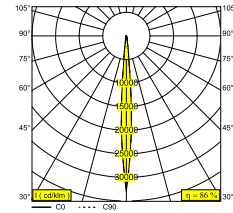

[View on website](#)

General info

LOCATION	indoor
INSTALLATION	Mains voltage track Mains voltage track mounted
INGRESS PROTECTION	IP20
WEIGHT (KG)	1.9
ADJUSTABILITY	0° to 90° swiveling, 355° rotatable
INFORMATION	9 x LENS SP-8° INCL.DIMMABLE LED POWER SUPPLY 900mA-DC 3F MULTI ADAPTER

Electrical info

ELECTRICAL CLASS	110-240V / 50-60Hz
CLASS	I
POWER SUPPLY	YES
DIM TYPE	1-10V
ENERGY CLASS	D
CERTIFICATES	CB, ENEC, RCM

Lightsource info

LIGHTSOURCE NAME	LED
LIGHTSOURCE	LED cluster 23,4W / CRI>90 (R9: 64) / 4000K / 2889lm
TM-30 VALUES	Rf: 91 / Rg: 100
SDCM	SDCM3
RISKGROUP	RG2
LM80	L80 > 150000
BEAMANGLE	8°
LED TECHNICS (LIGHT SOURCE)	2889lm // 23,4W // 123lm/W
LED TECHNICS (LUMINAIRE)	2498lm // 26,9W // 93lm/W

Requirements

TRACK 3F DIM

Accessories

FRAGMA 4X4 HONEYCOMB

For detailed installation instructions, please consult the manual : [23616_XXX1_HAND.pdf](#)