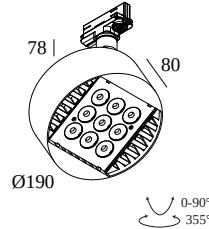

FRAGMA L SUPERSPOT 9408 ADM DIM5

23616 9415 B

AVAILABLE IN
BLACK 23616 9415 B
WHITE 23616 9415 W

[View on website](#)

General info

LOCATION	indoor
INSTALLATION	Mains voltage track Mains voltage track mounted
INGRESS PROTECTION	IP20
WEIGHT (KG)	1.9
ADJUSTABILITY	0° to 90° swiveling, 355° rotatable
INFORMATION	9 x LENS SP-8° INCL.DIMMABLE LED POWER SUPPLY 900mA-DC 3F MULTI ADAPTER