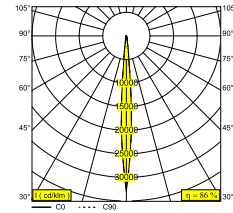

FRAGMA L SUPERSPOT 9408 ADM DIM5

23616 9415 B

AVAILABLE IN
BLACK 23616 9415 B
WHITE 23616 9415 W

[View on website](#)

General info

LOCATION	indoor
INSTALLATION	Mains voltage track Mains voltage track mounted
INGRESS PROTECTION	IP20
WEIGHT (KG)	1.9
ADJUSTABILITY	0° to 90° swiveling, 355° rotatable
INFORMATION	9 x LENS SP-8° INCL.DIMMABLE LED POWER SUPPLY 900mA-DC 3F MULTI ADAPTER

Electrical info

ELECTRICAL CLASS	220-240V / 50-60Hz
POWER SUPPLY	I
DIM TYPE	YES
ENERGY CLASS	DALI
CERTIFICATES	D
	CB, ENEC, RCM

Lightsource info

LIGHTSOURCE NAME	LED
LIGHTSOURCE	LED cluster 23,4W / CRI>90 (R9: 64) / 4000K / 2889lm
TM-30 VALUES	Rf: 91 / Rg: 100
SDCM	SDCM3
RISKGROUP	RG2
LM80	L80 > 150000
BEAMANGLE	8°
LED TECHNICS (LIGHT SOURCE)	2889lm // 23,4W // 123lm/W
LED TECHNICS (LUMINAIRE)	2498lm // 26,9W // 93lm/W