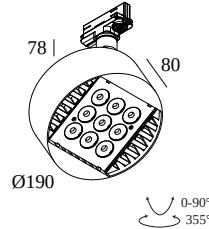

FRAGMA L SUPERSPOT 9408 ADM WD

23616 941W W

AVAILABLE IN
BLACK 23616 941W B
WHITE 23616 941W W

[View on website](#)

General info

LOCATION	indoor
INSTALLATION	Mains voltage track Mains voltage track mounted
INGRESS PROTECTION	IP20
WEIGHT (KG)	1.9
ADJUSTABILITY	0° to 90° swiveling, 355° rotatable
INFORMATION	9 x LENS SP-8° INCL.DIMMABLE LED POWER SUPPLY 900mA-DC 3F MULTI ADAPTER

Electrical info

ELECTRICAL CLASS	110-240V / 50-60Hz
CLASS	I
POWER SUPPLY	YES
DIM TYPE	WDL = wireless dimmable
ENERGY CLASS	D
CERTIFICATES	CB, ENEC, RCM

Lightsource info

LIGHTSOURCE NAME	LED
LIGHTSOURCE	LED cluster 23,4W / CRI>90 (R9: 64) / 4000K / 2889lm
TM-30 VALUES	Rf: 91 / Rg: 100
SDCM	SDCM3
RISKGROUP	RG2
LM80	L80 > 150000
BEAMANGLE	8°
LED TECHNICS (LIGHT SOURCE)	2889lm // 23,4W // 123lm/W
LED TECHNICS (LUMINAIRE)	2498lm // 26,9W // 93lm/W