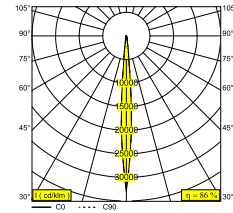

FRAGMA L SUPERSPOT 9408 ADM WD

23616 941W W

AVAILABLE IN
BLACK 23616 941W B
WHITE 23616 941W W

[View on website](#)

General info

LOCATION	indoor
INSTALLATION	Mains voltage track Mains voltage track mounted
INGRESS PROTECTION	IP20
WEIGHT (KG)	1.9
ADJUSTABILITY	0° to 90° swiveling, 355° rotatable
INFORMATION	9 x LENS SP-8° INCL.DIMMABLE LED POWER SUPPLY 900mA-DC 3F MULTI ADAPTER

Electrical info

ELECTRICAL CLASS	110-240V / 50-60Hz
CLASS	I
POWER SUPPLY	YES
DIM TYPE	WDL = wireless dimmable
ENERGY CLASS	D
CERTIFICATES	CB, ENEC, RCM

Lightsource info

LIGHTSOURCE NAME	LED
LIGHTSOURCE	LED cluster 23,4W / CRI>90 (R9: 64) / 4000K / 2889lm
TM-30 VALUES	Rf: 91 / Rg: 100
SDCM	SDCM3
RISKGROUP	RG2
LM80	L80 > 150000
BEAMANGLE	8°
LED TECHNICS (LIGHT SOURCE)	2889lm // 23,4W // 123lm/W
LED TECHNICS (LUMINAIRE)	2498lm // 26,9W // 93lm/W