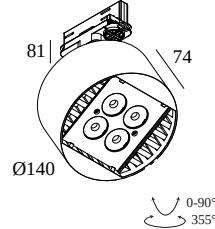

## FRAGMA M SUPERSPOT 9308 ADM DIMIP

23615 931P B

AVAILABLE IN  
**BLACK** 23615 931P B  
**WHITE** 23615 931P W

[View on website](#)

General info	
<b>LOCATION</b>	indoor
<b>INSTALLATION</b>	Mains voltage track Mains voltage track mounted
<b>INGRESS PROTECTION</b>	IP20
<b>WEIGHT (KG)</b>	1.3
<b>ADJUSTABILITY</b>	0° to 90° swiveling, 355° rotatable
<b>INFORMATION</b>	4 x LENS SP-8° INCL.DIMMABLE LED POWER SUPPLY 900mA-DC 3F MULTI ADAPTER

Electrical info	
<b>ELECTRICAL CLASS</b>	220-240V / 50-60Hz
<b>POWER SUPPLY</b>	YES
<b>DIM TYPE</b>	control button on luminaire
<b>ENERGY CLASS</b>	E

Lightsource info	
<b>LIGHTSOURCE NAME</b>	LED
<b>LIGHTSOURCE</b>	LED cluster 10,4W / CRI>90 (R9: 64) / 3000K / 1180lm
<b>TM-30 VALUES</b>	Rf: 92 / Rg: 99
<b>SDCM</b>	SDCM3
<b>RISKGROUP</b>	RG2
<b>LM80</b>	L80 > 150000
<b>BEAMANGLE</b>	8°
<b>LED TECHNICS (LIGHT SOURCE)</b>	1180lm // 10,4W // 113lm/W
<b>LED TECHNICS (LUMINAIRE)</b>	1054lm // 12W // 88lm/W