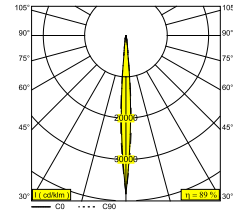

[View on website](#)

General info	
LOCATION	indoor
INSTALLATION	Mains voltage track Mains voltage track mounted
INGRESS PROTECTION	IP20
WEIGHT (KG)	1.3
ADJUSTABILITY	0° to 90° swiveling, 355° rotatable
INFORMATION	4 x LENS SP-8° INCL.DIMMABLE LED POWER SUPPLY 900mA-DC 3F MULTI ADAPTER

Electrical info	
ELECTRICAL CLASS	220-240V / 50-60Hz
POWER SUPPLY	YES
DIM TYPE	control button on luminaire
ENERGY CLASS	E

Lightsource info	
LIGHTSOURCE NAME	LED
LIGHTSOURCE	LED cluster 10,4W / CRI>90 (R9: 64) / 3000K / 1180lm
TM-30 VALUES	Rf: 92 / Rg: 99
SDCM	SDCM3
RISKGROUP	RG2
LM80	L80 > 150000
BEAMANGLE	8°
LED TECHNICS (LIGHT SOURCE)	1180lm // 10,4W // 113lm/W
LED TECHNICS (LUMINAIRE)	1054lm // 12W // 88lm/W

Requirements	
TRACK 3F DIM	

Accessories	
FRAGMA 3X3 HONEYCOMB	

For detailed installation instructions, please consult the manual : [23615_XXXP_HAND.pdf](#)