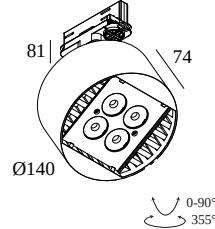

FRAGMA M SUPERSPOT 9308 ADM DIM5

23615 9315 B

AVAILABLE IN
BLACK 23615 9315 B
WHITE 23615 9315 W

[View on website](#)

General info

LOCATION	indoor
INSTALLATION	Mains voltage track Mains voltage track mounted
INGRESS PROTECTION	IP20
WEIGHT (KG)	1.3
ADJUSTABILITY	0° to 90° swiveling, 355° rotatable
INFORMATION	4 x LENS SP-8° INCL.DIMMABLE LED POWER SUPPLY 900mA-DC 3F MULTI ADAPTER

Electrical info

ELECTRICAL CLASS	220-240V / 50-60Hz
POWER SUPPLY	YES
DIM TYPE	DALI
ENERGY CLASS	E
CERTIFICATES	CB, ENEC, RCM

Lightsource info

LIGHTSOURCE NAME	LED
LIGHTSOURCE	LED cluster 10,4W / CRI>90 (R9: 64) / 3000K / 1180lm
TM-30 VALUES	Rf: 92 / Rg: 99
SDCM	SDCM3
RISKGROUP	RG2
LM80	L80 > 150000
BEAMANGLE	8°
LED TECHNICS (LIGHT SOURCE)	1180lm // 10,4W // 113lm/W
LED TECHNICS (LUMINAIRE)	1054lm // 12W // 88lm/W