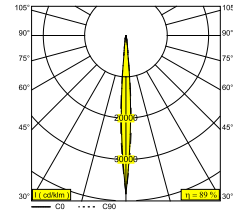

FRAGMA M SUPERSPOT 9308 ADM DIM5

23615 9315 B

AVAILABLE IN
BLACK 23615 9315 B
WHITE 23615 9315 W

[View on website](#)

General info

LOCATION	indoor
INSTALLATION	Mains voltage track Mains voltage track mounted
INGRESS PROTECTION	IP20
WEIGHT (KG)	1.3
ADJUSTABILITY	0° to 90° swiveling, 355° rotatable
INFORMATION	4 x LENS SP-8° INCL.DIMMABLE LED POWER SUPPLY 900mA-DC 3F MULTI ADAPTER

Electrical info

ELECTRICAL CLASS	220-240V / 50-60Hz
POWER SUPPLY	YES
DIM TYPE	DALI
ENERGY CLASS	E
CERTIFICATES	CB, ENEC, RCM

Lightsource info

LIGHTSOURCE NAME	LED
LIGHTSOURCE	LED cluster 10,4W / CRI>90 (R9: 64) / 3000K / 1180lm
TM-30 VALUES	Rf: 92 / Rg: 99
SDCM	SDCM3
RISKGROUP	RG2
LM80	L80 > 150000
BEAMANGLE	8°
LED TECHNICS (LIGHT SOURCE)	1180lm // 10,4W // 113lm/W
LED TECHNICS (LUMINAIRE)	1054lm // 12W // 88lm/W