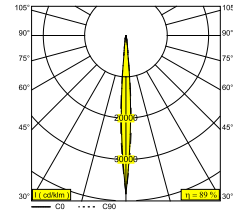

[View on website](#)

General info

LOCATION	indoor
INSTALLATION	Mains voltage track Mains voltage track mounted
INGRESS PROTECTION	IP20
WEIGHT (KG)	1.3
ADJUSTABILITY	0° to 90° swiveling, 355° rotatable
INFORMATION	4 x LENS SP-8° INCL.DIMMABLE LED POWER SUPPLY 900mA-DC 3F MULTI ADAPTER

Electrical info

ELECTRICAL CLASS	220-240V / 50-60Hz
POWER SUPPLY	YES
DIM TYPE	DALI
ENERGY CLASS	E
CERTIFICATES	CB, ENEC, RCM

Lightsource info

LIGHTSOURCE NAME	LED
LIGHTSOURCE	LED cluster 10,4W / CRI>90 (R9: 64) / 3000K / 1180lm
TM-30 VALUES	Rf: 92 / Rg: 99
SDCM	SDCM3
RISKGROUP	RG2
LM80	L80 > 150000
BEAMANGLE	8°
LED TECHNICS (LIGHT SOURCE)	1180lm // 10,4W // 113lm/W
LED TECHNICS (LUMINAIRE)	1054lm // 12W // 88lm/W

Requirements

TRACK 3F DIM

Accessories

FRAGMA 3X3 HONEYCOMB

For detailed installation instructions, please consult the manual : [23615_XXX5_HAND.pdf](#)