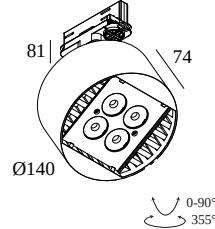

[View on website](#)

General info

LOCATION	indoor
INSTALLATION	Mains voltage track Mains voltage track mounted
INGRESS PROTECTION	IP20
WEIGHT (KG)	1.3
ADJUSTABILITY	0° to 90° swiveling, 355° rotatable
INFORMATION	4 x LENS SP-8° INCL.DIMMABLE LED POWER SUPPLY 900mA-DC 3F MULTI ADAPTER

Electrical info

ELECTRICAL CLASS	220-240V / 50-60Hz
POWER SUPPLY	YES
DIM TYPE	DALI
ENERGY CLASS	E
CERTIFICATES	CB, ENEC, RCM

Lightsource info

LIGHTSOURCE NAME	LED
LIGHTSOURCE	LED cluster 10,4W / CRI>90 (R9: 64) / 3000K / 1180lm
TM-30 VALUES	Rf: 92 / Rg: 99
SDCM	SDCM3
RISKGROUP	RG2
LM80	L80 > 150000
BEAMANGLE	8°
LED TECHNICS (LIGHT SOURCE)	1180lm // 10,4W // 113lm/W
LED TECHNICS (LUMINAIRE)	1054lm // 12W // 88lm/W

Requirements

TRACK 3F DIM

Accessories

FRAGMA 3X3 HONEYCOMB

For detailed installation instructions, please consult the manual : [23615_XXX5_HAND.pdf](#)