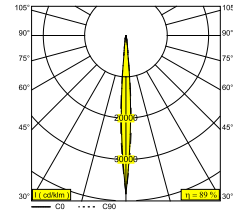

[View on website](#)

General info

LOCATION	indoor
INSTALLATION	Mains voltage track Mains voltage track mounted
INGRESS PROTECTION	IP20
WEIGHT (KG)	1.3
ADJUSTABILITY	0° to 90° swiveling, 355° rotatable
INFORMATION	4 x LENS SP-8° INCL.DIMMABLE LED POWER SUPPLY 900mA-DC 3F MULTI ADAPTER

Electrical info

ELECTRICAL CLASS	220-240V / 50-60Hz
POWER SUPPLY	YES
DIM TYPE	control button on luminaire
ENERGY CLASS	D

Lightsource info

LIGHTSOURCE NAME	LED
LIGHTSOURCE	LED cluster 10,4W / CRI>90 (R9: 64) / 4000K / 1284lm
TM-30 VALUES	Rf: 91 / Rg: 100
SDCM	SDCM3
RISKGROUP	RG2
LM80	L80 > 150000
BEAMANGLE	8°
LED TECHNICS (LIGHT SOURCE)	1284lm // 10,4W // 123lm/W
LED TECHNICS (LUMINAIRE)	1147lm // 12W // 96lm/W

Requirements

TRACK 3F DIM

Accessories

FRAGMA 3X3 HONEYCOMB

For detailed installation instructions, please consult the manual : [23615_XXXP_HAND.pdf](#)