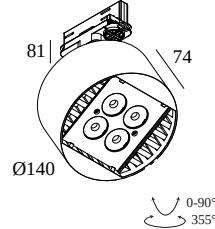

FRAGMA M SUPERSPOT 9408 ADM DIM5

23615 9415 W

AVAILABLE IN
BLACK 23615 9415 B
WHITE 23615 9415 W

[View on website](#)

General info

LOCATION	indoor
INSTALLATION	Mains voltage track Mains voltage track mounted
INGRESS PROTECTION	IP20
WEIGHT (KG)	1.3
ADJUSTABILITY	0° to 90° swiveling, 355° rotatable
INFORMATION	4 x LENS SP-8° INCL.DIMMABLE LED POWER SUPPLY 900mA-DC 3F MULTI ADAPTER

Electrical info

ELECTRICAL CLASS	220-240V / 50-60Hz
POWER SUPPLY	YES
DIM TYPE	DALI
ENERGY CLASS	D
CERTIFICATES	CB, ENEC, RCM

Lightsource info

LIGHTSOURCE NAME	LED
LIGHTSOURCE	LED cluster 10,4W / CRI>90 (R9: 64) / 4000K / 1284lm
TM-30 VALUES	Rf: 91 / Rg: 100
SDCM	SDCM3
RISKGROUP	RG2
LM80	L80 > 150000
BEAMANGLE	8°
LED TECHNICS (LIGHT SOURCE)	1284lm // 10,4W // 123lm/W
LED TECHNICS (LUMINAIRE)	1147lm // 12W // 96lm/W