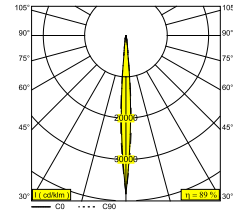

FRAGMA M SUPERSPOT 9408 ADM DIM5

23615 9415 W

AVAILABLE IN
BLACK 23615 9415 B
WHITE 23615 9415 W

[View on website](#)

General info

LOCATION	indoor
INSTALLATION	Mains voltage track Mains voltage track mounted
INGRESS PROTECTION	IP20
WEIGHT (KG)	1.3
ADJUSTABILITY	0° to 90° swiveling, 355° rotatable
INFORMATION	4 x LENS SP-8° INCL.DIMMABLE LED POWER SUPPLY 900mA-DC 3F MULTI ADAPTER

Electrical info

ELECTRICAL CLASS	220-240V / 50-60Hz
POWER SUPPLY	YES
DIM TYPE	DALI
ENERGY CLASS	D
CERTIFICATES	CB, ENEC, RCM

Lightsource info

LIGHTSOURCE NAME	LED
LIGHTSOURCE	LED cluster 10,4W / CRI>90 (R9: 64) / 4000K / 1284lm
TM-30 VALUES	Rf: 91 / Rg: 100
SDCM	SDCM3
RISKGROUP	RG2
LM80	L80 > 150000
BEAMANGLE	8°
LED TECHNICS (LIGHT SOURCE)	1284lm // 10,4W // 123lm/W
LED TECHNICS (LUMINAIRE)	1147lm // 12W // 96lm/W