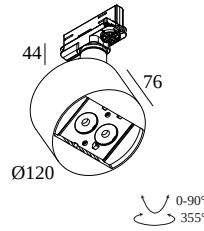

[View on website](#)

General info

LOCATION	indoor
INSTALLATION	Mains voltage track Mains voltage track mounted
INGRESS PROTECTION	IP20
WEIGHT (KG)	0.9
ADJUSTABILITY	0° to 90° swiveling, 355° rotatable
INFORMATION	2 x LENS SP-8° INCL.LED POWER SUPPLY 900mA-DC 3F MULTI ADAPTER

Electrical info

ELECTRICAL	110-240V / 50-60Hz
CLASS	I
POWER SUPPLY	YES
DIM TYPE	non-dimmable
ENERGY CLASS	E
CERTIFICATES	CB, ENEC, RCM

Lightsource info

LIGHTSOURCE NAME	LED
LIGHTSOURCE	LED cluster 5,2W / CRI>90 (R9: 60) / 3000K / 590lm
TM-30 VALUES	Rf: 92 / Rg: 99
SDCM	SDCM3
RISKGROUP	RG2
LM80	L80 > 150000
BEAMANGLE	8°
LED TECHNICS (LIGHT SOURCE)	590lm // 5,2W // 113lm/W
LED TECHNICS (LUMINAIRE)	505lm // 6W // 84lm/W

Requirements

TRACK 3F DIM

Accessories

FRAGMA 2X2 HONEYCOMB

For detailed installation instructions, please consult the manual : [23614_XXX0_HAND.pdf](#)