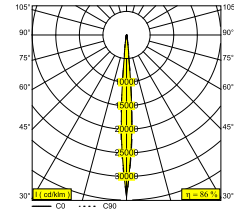

[View on website](#)

General info

LOCATION	indoor
INSTALLATION	Mains voltage track Mains voltage track mounted
INGRESS PROTECTION	IP20
WEIGHT (KG)	0.9
ADJUSTABILITY	0° to 90° swiveling, 355° rotatable
INFORMATION	2 x LENS SP-8° INCL.LED POWER SUPPLY 900mA-DC 3F MULTI ADAPTER

Electrical info

ELECTRICAL	110-240V / 50-60Hz
CLASS	I
POWER SUPPLY	YES
DIM TYPE	non-dimmable
ENERGY CLASS	E
CERTIFICATES	CB, ENEC, RCM

Lightsource info

LIGHTSOURCE NAME	LED
LIGHTSOURCE	LED cluster 5,2W / CRI>90 (R9: 60) / 3000K / 590lm
TM-30 VALUES	Rf: 92 / Rg: 99
SDCM	SDCM3
RISKGROUP	RG2
LM80	L80 > 150000
BEAMANGLE	8°
LED TECHNICS (LIGHT SOURCE)	590lm // 5,2W // 113lm/W
LED TECHNICS (LUMINAIRE)	505lm // 6W // 84lm/W

Requirements

TRACK 3F DIM

Accessories

FRAGMA 2X2 HONEYCOMB

For detailed installation instructions, please consult the manual : [23614_XXX0_HAND.pdf](#)