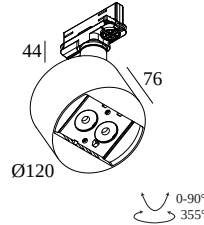

FRAGMA S SUPERSPOT 9308 ADM DIM1

23614 9311 W

AVAILABLE IN
BLACK 23614 9311 B
WHITE 23614 9311 W

 [View on website](#)

General info

LOCATION	indoor
INSTALLATION	Mains voltage track Mains voltage track mounted
INGRESS PROTECTION	IP20
WEIGHT (KG)	0.9
ADJUSTABILITY	0° to 90° swiveling, 355° rotatable
INFORMATION	2 x LENS SP-8° INCL.DIMMABLE LED POWER SUPPLY 900mA-DC 3F MULTI ADAPTER