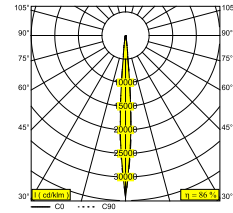

FRAGMA S SUPERSPOT 9308 ADM DIM1

23614 9311 W

AVAILABLE IN
BLACK 23614 9311 B
WHITE 23614 9311 W

 [View on website](#)

General info

LOCATION	indoor
INSTALLATION	Mains voltage track Mains voltage track mounted
INGRESS PROTECTION	IP20
WEIGHT (KG)	0.9
ADJUSTABILITY	0° to 90° swiveling, 355° rotatable
INFORMATION	2 x LENS SP-8° INCL.DIMMABLE LED POWER SUPPLY 900mA-DC 3F MULTI ADAPTER

Electrical info

ELECTRICAL CLASS	110-240V / 50-60Hz
CLASS	I
POWER SUPPLY	YES
DIM TYPE	1-10V
ENERGY CLASS	E
CERTIFICATES	CB, ENEC, RCM

Lightsource info

LIGHTSOURCE NAME	LED
LIGHTSOURCE	LED cluster 5,2W / CRI>90 (R9: 64) / 3000K / 590lm
TM-30 VALUES	Rf: 92 / Rg: 99
SDCM	SDCM3
RISKGROUP	RG2
LM80	L80 > 150000
BEAMANGLE	8°
LED TECHNICS (LIGHT SOURCE)	590lm // 5,2W // 113lm/W
LED TECHNICS (LUMINAIRE)	505lm // 6W // 84lm/W