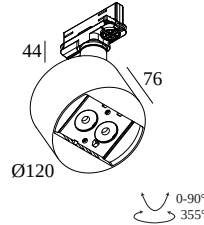

FRAGMA S SUPERSPOT 9308 ADM DIMIP

23614 931P B

AVAILABLE IN
BLACK 23614 931P B
WHITE 23614 931P W

[View on website](#)

General info

LOCATION	indoor
INSTALLATION	Mains voltage track Mains voltage track mounted
INGRESS PROTECTION	IP20
WEIGHT (KG)	0.9
ADJUSTABILITY	0° to 90° swiveling, 355° rotatable
INFORMATION	2 x LENS SP-8° INCL.DIMMABLE LED POWER SUPPLY 900mA-DC 3F MULTI ADAPTER