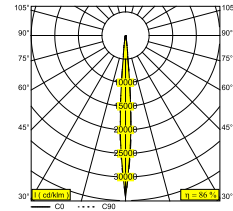

FRAGMA S SUPERSPOT 9308 ADM DIMIP

23614 931P B

AVAILABLE IN
BLACK 23614 931P B
WHITE 23614 931P W

[View on website](#)

General info

LOCATION	indoor
INSTALLATION	Mains voltage track Mains voltage track mounted
INGRESS PROTECTION	IP20
WEIGHT (KG)	0.9
ADJUSTABILITY	0° to 90° swiveling, 355° rotatable
INFORMATION	2 x LENS SP-8° INCL.DIMMABLE LED POWER SUPPLY 900mA-DC 3F MULTI ADAPTER

Electrical info

ELECTRICAL CLASS	110-240V / 50-60Hz
CLASS	I
POWER SUPPLY	YES
DIM TYPE	control button on luminaire
ENERGY CLASS	E

Lightsource info

LIGHTSOURCE NAME	LED
LIGHTSOURCE	LED cluster 5,2W / CRI>90 (R9: 64) / 3000K / 590lm
TM-30 VALUES	Rf: 92 / Rg: 99
SDCM	SDCM3
RISKGROUP	RG2
LM80	L80 > 150000
BEAMANGLE	8°
LED TECHNICS (LIGHT SOURCE)	590lm // 5,2W // 113lm/W
LED TECHNICS (LUMINAIRE)	505lm // 6W // 84lm/W