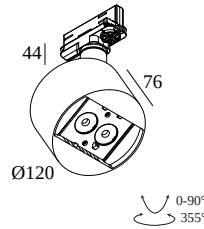

[View on website](#)

General info

LOCATION	indoor
INSTALLATION	Mains voltage track Mains voltage track mounted
INGRESS PROTECTION	IP20
WEIGHT (KG)	0.9
ADJUSTABILITY	0° to 90° swiveling, 355° rotatable
INFORMATION	2 x LENS SP-8° INCL.LED POWER SUPPLY 900mA-DC 3F MULTI ADAPTER

Electrical info

ELECTRICAL	110-240V / 50-60Hz
CLASS	I
POWER SUPPLY	YES
DIM TYPE	non-dimmable
ENERGY CLASS	D
CERTIFICATES	CB, ENEC, RCM

Lightsource info

LIGHTSOURCE NAME	LED
LIGHTSOURCE	LED cluster 5,2W / CRI>90 (R9: 64) / 4000K / 642lm
TM-30 VALUES	Rf: 91 / Rg: 100
SDCM	SDCM3
RISKGROUP	RG2
LM80	L80 > 150000
BEAMANGLE	8°
LED TECHNICS (LIGHT SOURCE)	642lm // 5,2W // 123lm/W
LED TECHNICS (LUMINAIRE)	549lm // 6W // 92lm/W

Requirements

TRACK 3F DIM

Accessories

FRAGMA 2X2 HONEYCOMB

For detailed installation instructions, please consult the manual : [23614_XXX0_HAND.pdf](#)