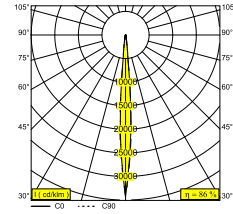

[View on website](#)

General info

LOCATION	indoor
INSTALLATION	Mains voltage track Mains voltage track mounted
INGRESS PROTECTION	IP20
WEIGHT (KG)	0.9
ADJUSTABILITY	0° to 90° swiveling, 355° rotatable
INFORMATION	2 x LENS SP-8° INCL.LED POWER SUPPLY 900mA-DC 3F MULTI ADAPTER

Electrical info

ELECTRICAL	110-240V / 50-60Hz
CLASS	I
POWER SUPPLY	YES
DIM TYPE	non-dimmable
ENERGY CLASS	D
CERTIFICATES	CB, ENEC, RCM

Lightsource info

LIGHTSOURCE NAME	LED
LIGHTSOURCE	LED cluster 5,2W / CRI>90 (R9: 64) / 4000K / 642lm
TM-30 VALUES	Rf: 91 / Rg: 100
SDCM	SDCM3
RISKGROUP	RG2
LM80	L80 > 150000
BEAMANGLE	8°
LED TECHNICS (LIGHT SOURCE)	642lm // 5,2W // 123lm/W
LED TECHNICS (LUMINAIRE)	549lm // 6W // 92lm/W

Requirements

TRACK 3F DIM

Accessories

FRAGMA 2X2 HONEYCOMB

For detailed installation instructions, please consult the manual : [23614_XXX0_HAND.pdf](#)